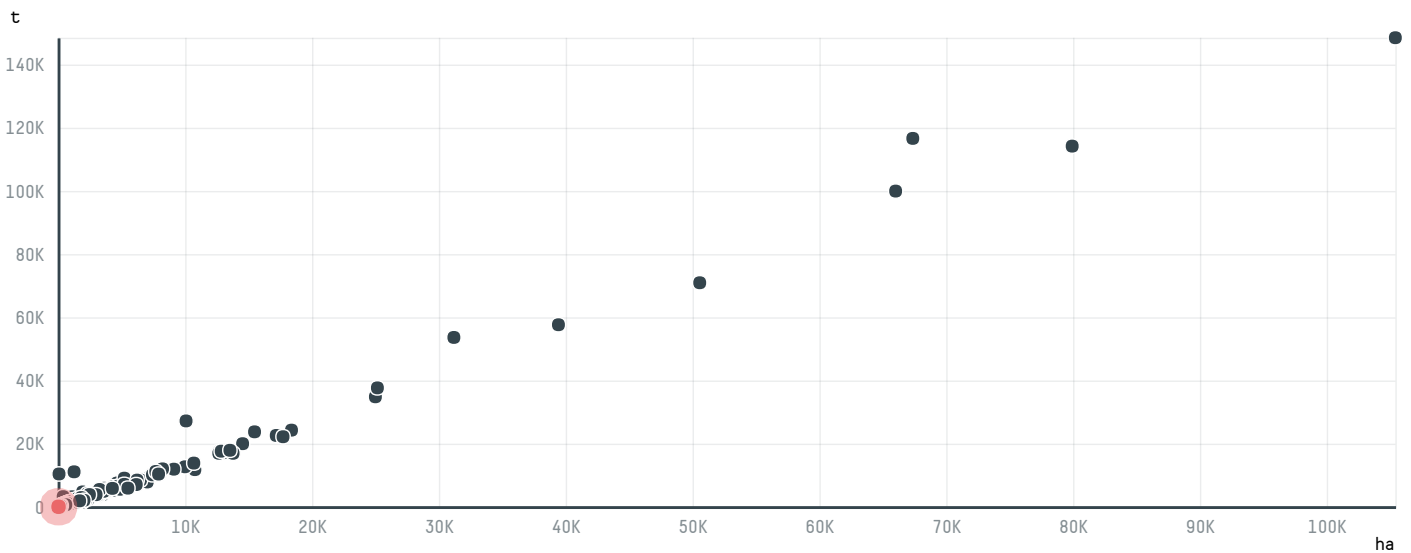

COMPARING COMPANIES IMPORTING COFFEE FROM BRAZIL IN 2015

Trase is a partnership between

In collaboration with

and many other organizations and individuals.

Donors

[Terms of Use](#) · [Privacy policy](#) · [Cookie policy](#) · [Contact us](#)

This website uses cookies to provide you with an improved user experience. By continuing to browse this site, you consent to the use of cookies and similar technologies. Please visit our [privacy policy](#) for further details.

I AGREE