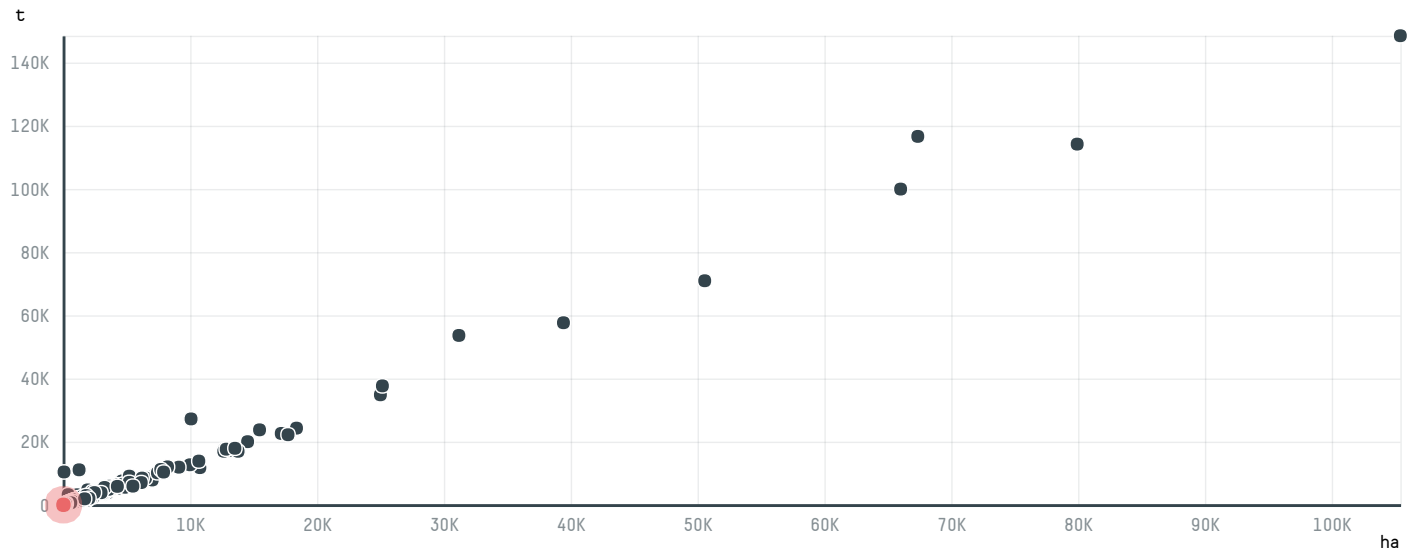

trase

KEN GABAY COFFEE LTD (EXP-0708/15)

ACTIVITY: **Importer**
COMMODITY: **Coffee**
COUNTRY: **Brazil**
YEAR: **2015**

KEN GABAY COFFEE LTD (EXP-0708/15) was the 1390th largest importer of coffee from BRAZIL in 2015, accounting for 19 tons. As an importer, KEN GABAY COFFEE LTD (EXP-0708/15) sources from 2 municipalities, or 0% of the coffee production municipalities. The main destination of the coffee imported by KEN GABAY COFFEE LTD (EXP-0708/15) is CANADA, accounting for 100% of the total.

TOP DESTINATION COUNTRIES OF COFFEE IMPORTED BY KEN GABAY COFFEE LTD (EXP-0708/15):

COMPARING COMPANIES IMPORTING COFFEE FROM BRAZIL IN 2015

Trase is a partnership between

In collaboration with

and many other organizations and individuals.