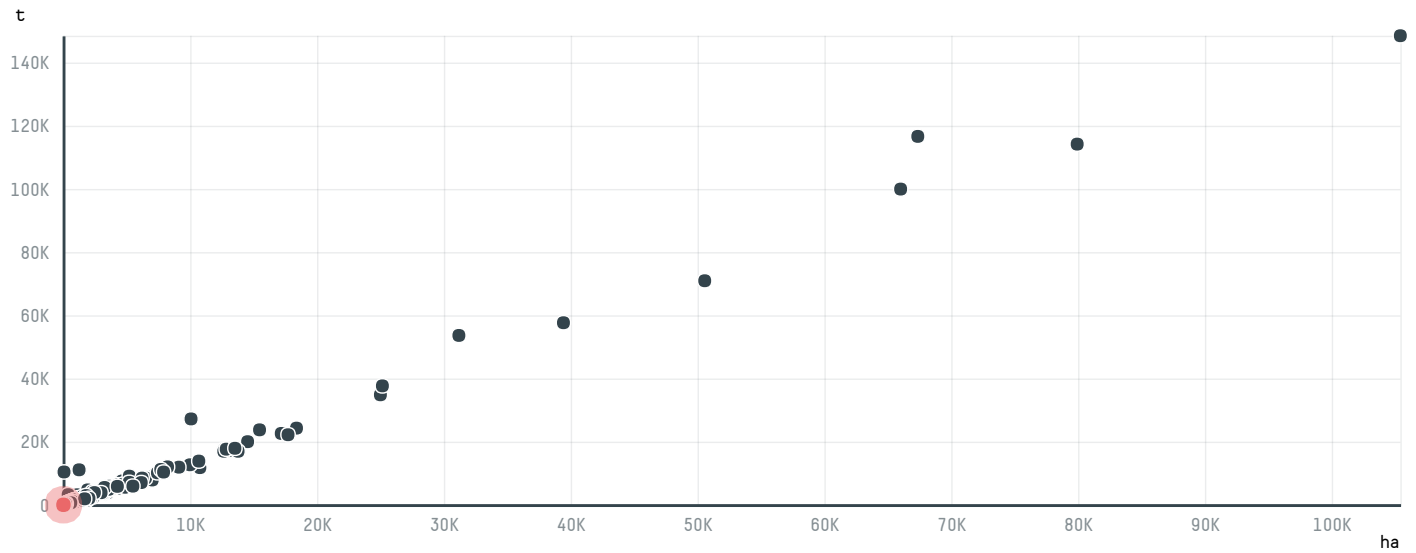

trase

KEN GABAY COFFEE LTD (EXP-0496/14)

ACTIVITY: **Importer**
COMMODITY: **Coffee**
COUNTRY: **Brazil**
YEAR: **2015**

KEN GABAY COFFEE LTD (EXP-0496/14) was the 1434th largest importer of coffee from BRAZIL in 2015, accounting for 19 tons. As an importer, KEN GABAY COFFEE LTD (EXP-0496/14) sources from 2 municipalities, or 0% of the coffee production municipalities. The main destination of the coffee imported by KEN GABAY COFFEE LTD (EXP-0496/14) is CANADA, accounting for 100% of the total.

TOP DESTINATION COUNTRIES OF COFFEE IMPORTED BY KEN GABAY COFFEE LTD (EXP-0496/14):

COMPARING COMPANIES IMPORTING COFFEE FROM BRAZIL IN 2015

Trase is a partnership between

In collaboration with

and many other organizations and individuals.