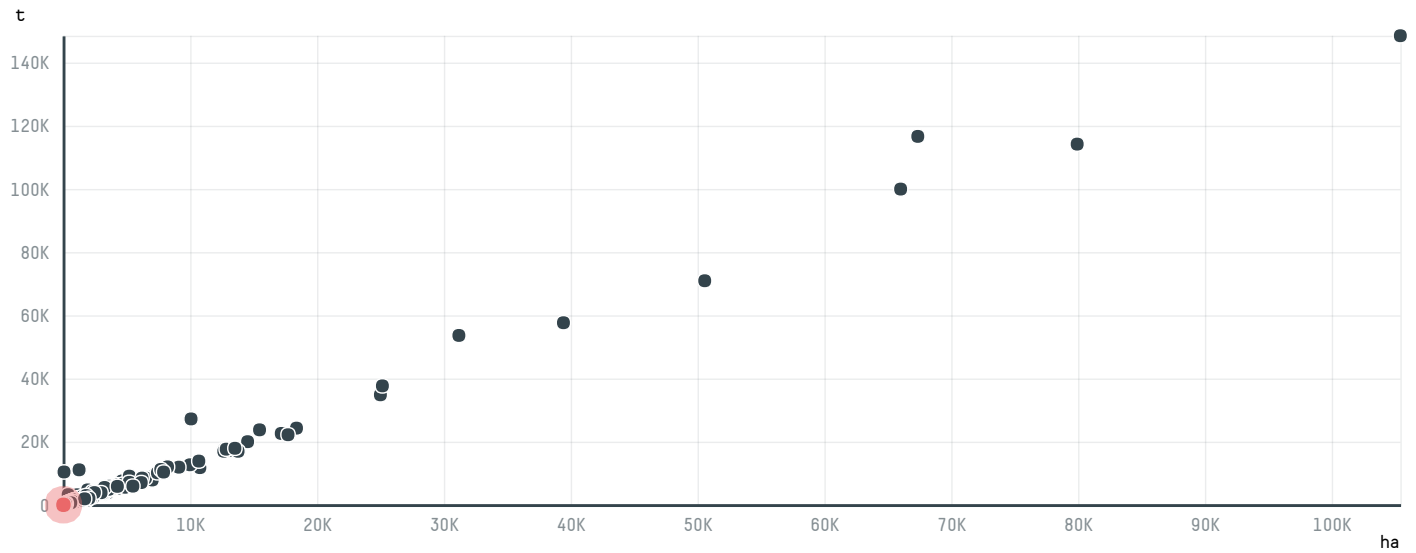

trase

KEN GABAY COFFEE LTD (EXP-0490/14)

ACTIVITY: **Importer**
COMMODITY: **Coffee**
COUNTRY: **Brazil**
YEAR: **2015**

KEN GABAY COFFEE LTD (EXP-0490/14) was the 1407th largest importer of coffee from BRAZIL in 2015, accounting for 19 tons. As an importer, KEN GABAY COFFEE LTD (EXP-0490/14) sources from 2 municipalities, or 0% of the coffee production municipalities. The main destination of the coffee imported by KEN GABAY COFFEE LTD (EXP-0490/14) is CANADA, accounting for 100% of the total.

TOP DESTINATION COUNTRIES OF COFFEE IMPORTED BY KEN GABAY COFFEE LTD (EXP-0490/14):

COMPARING COMPANIES IMPORTING COFFEE FROM BRAZIL IN 2015

Trase is a partnership between

In collaboration with

and many other organizations and individuals.