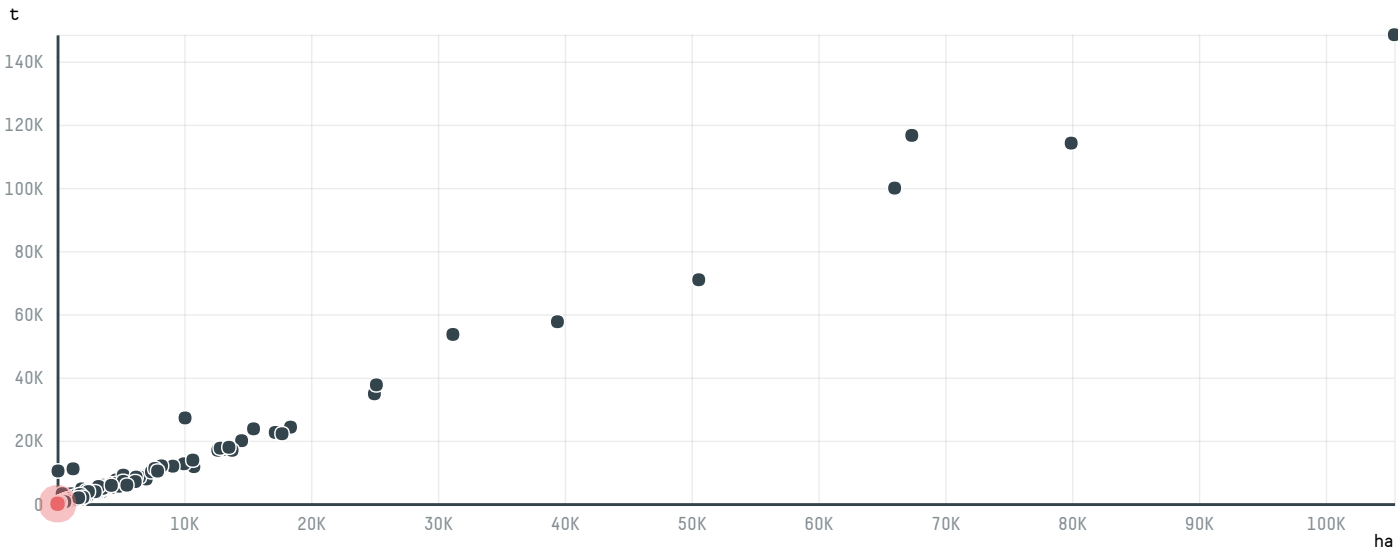

COMPARING COMPANIES IMPORTING COFFEE FROM BRAZIL IN 2015

Trase is a partnership between