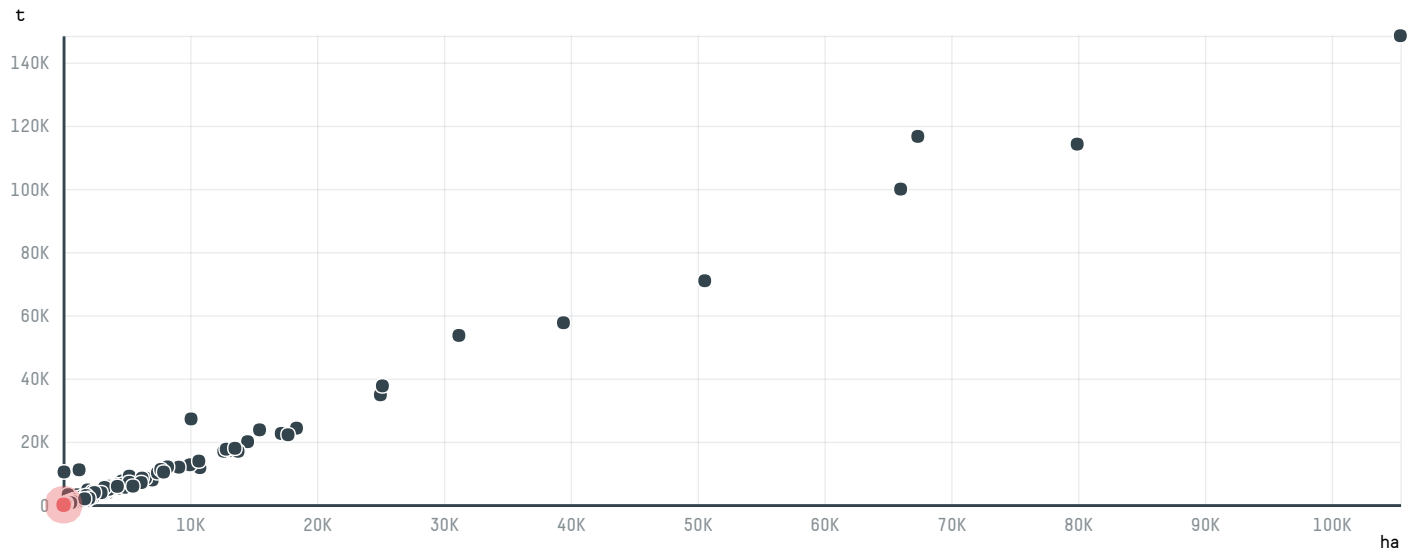

COMPARING COMPANIES IMPORTING COFFEE FROM BRAZIL IN 2015

Trase is a partnership between

In collaboration with

and many other organizations and individuals.

Donors

[Terms of Use](#) · [Privacy policy](#) · [Cookie policy](#) · [Contact us](#)