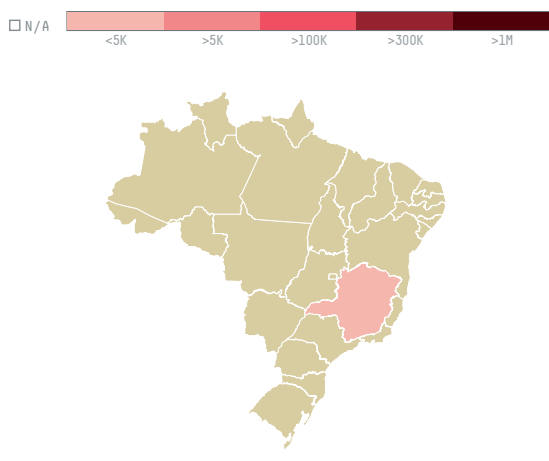

trase

MERCON COFFEE CORPORATION (EXP-0307/14A)

ACTIVITY	COMMODITY	COUNTRY	YEAR
Importer	Coffee	Brazil	2015

MERCON COFFEE CORPORATION (EXP-0307/14A) was the 953rd largest importer of coffee from BRAZIL in 2015, accounting for 65 tons. As an importer, MERCON COFFEE CORPORATION (EXP-0307/14A) sources from 22 municipalities, or 3% of the coffee production municipalities. The main destination of the coffee imported by MERCON COFFEE CORPORATION (EXP-0307/14A) is BELGIUM, accounting for 100% of the total.

TOP DESTINATION COUNTRIES OF COFFEE IMPORTED BY MERCON COFFEE CORPORATION (EXP-0307/14A):

COMPARING COMPANIES IMPORTING COFFEE FROM BRAZIL IN 2015

Trase is a partnership between

In collaboration with

and many other organizations and individuals.