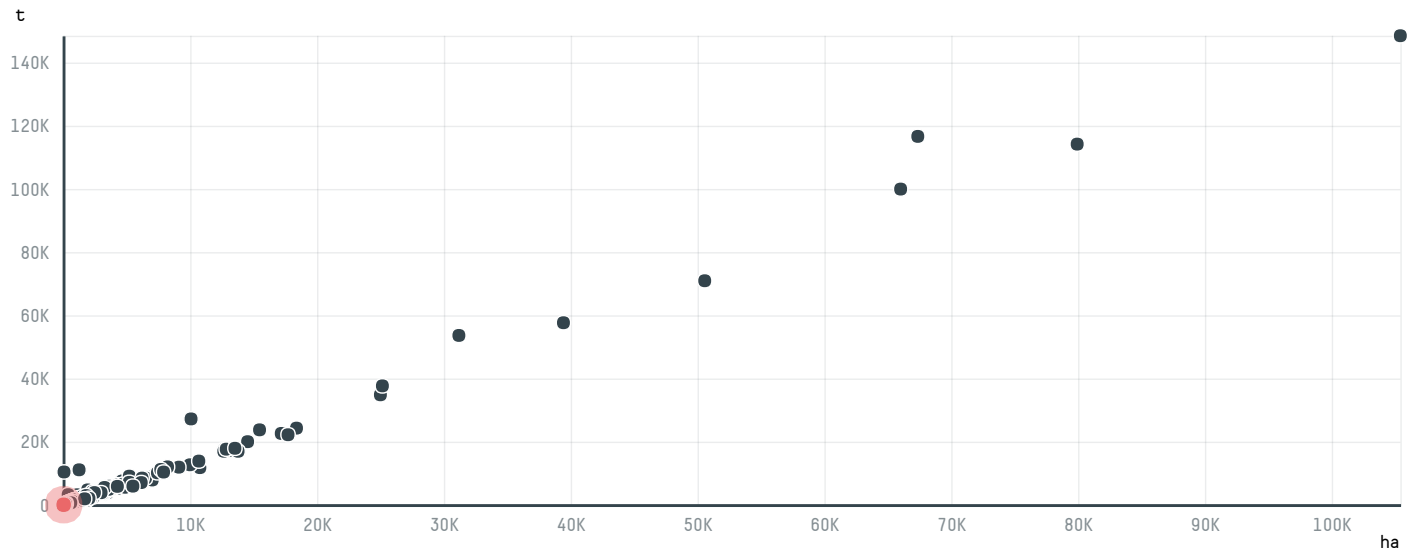

COMPARING COMPANIES IMPORTING COFFEE FROM BRAZIL IN 2015

Trase is a partnership between

Stockholm Environment Institute

Global Canopy Programme

In collaboration with

vizzuality

The European Forest Institute

and many other organizations and individuals.

Donors

The Global Environment Facility

WWF

Europe

Gordon and Betty Moore Foundation

The Nature Conservancy

Department for International Development

Formas

Norway's International Climate and Forest Initiative (NICFI)

[Terms of Use](#) · [Privacy policy](#) · [Cookie policy](#) · [Contact us](#)