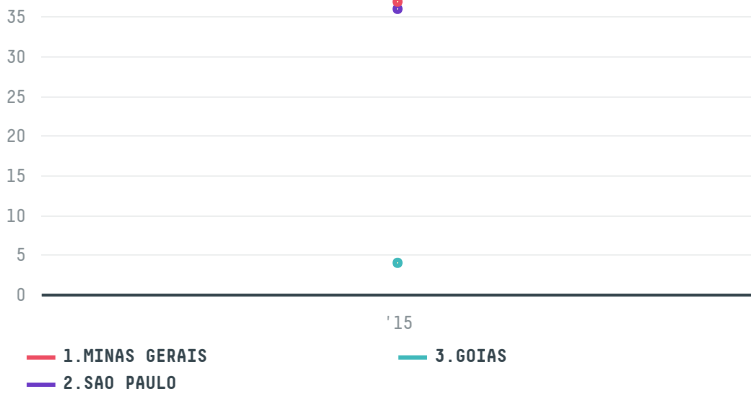

COMPARING COMPANIES IMPORTING COFFEE FROM BRAZIL IN 2015

Trase is a partnership between

In collaboration with

and many other organizations and individuals.

Donors

[Terms of Use](#) · [Privacy policy](#) · [Cookie policy](#) · [Contact us](#)

This website uses cookies to provide you with an improved user experience. By continuing to browse this site, you consent to the use of cookies and similar technologies. Please visit our [privacy policy](#) for further details.

I AGREE