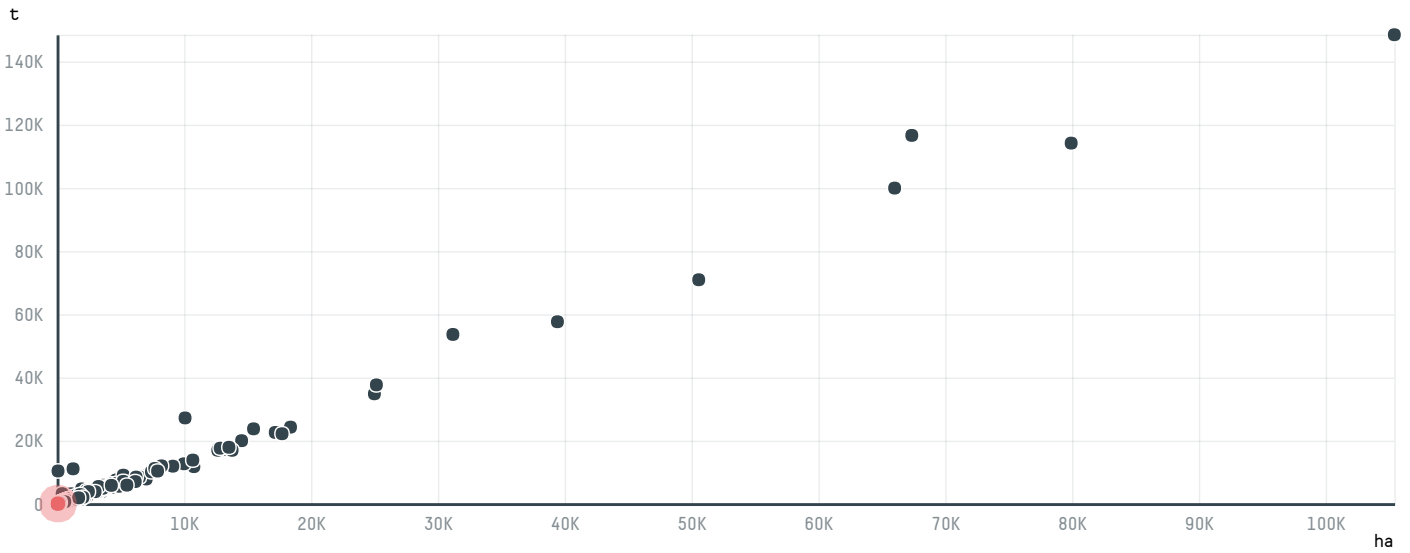

COMPARING COMPANIES IMPORTING COFFEE FROM BRAZIL IN 2015

Trase is a partnership between

In collaboration with

and many other organizations and individuals.

Donors

[Terms of Use](#) · [Privacy policy](#) · [Cookie policy](#) · [Contact us](#)

This website uses cookies to provide you with an improved user experience. By continuing to browse this site, you consent to the use of cookies and similar technologies. Please visit our [privacy policy](#) for further details.

I AGREE