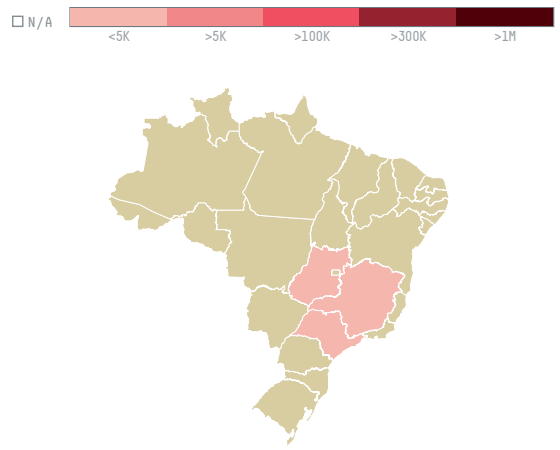

trase

HAMBURG COFFEE COMPANY, HACOFCO MBH (EXP-0760/14A)

ACTIVITY	COMMODITY	COUNTRY	YEAR
Importer	Coffee	Brazil	2015

HAMBURG COFFEE COMPANY, HACOFCO MBH (EXP-0760/14A) was the 413th largest importer of coffee from BRAZIL in 2015, accounting for 302 tons. As an importer, HAMBURG COFFEE COMPANY, HACOFCO MBH (EXP-0760/14A) sources from 49 municipalities, or 6% of the coffee production municipalities. The main destination of the coffee imported by HAMBURG COFFEE COMPANY, HACOFCO MBH (EXP-0760/14A) is GERMANY, accounting for 100% of the total.

TOP DESTINATION COUNTRIES OF COFFEE IMPORTED BY HAMBURG COFFEE COMPANY, HACOFCO MBH (EXP-0760/14A):

COMPARING COMPANIES IMPORTING COFFEE FROM BRAZIL IN 2015

Trase is a partnership between

In collaboration with