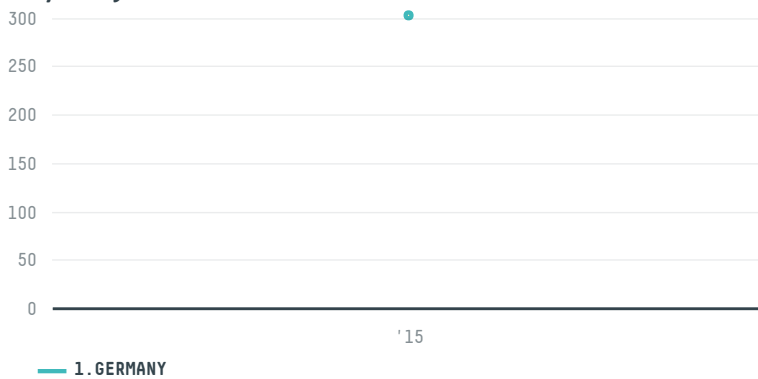

TOP DESTINATION COUNTRIES OF COFFEE IMPORTED BY HAMBURG COFFEE COMPANY, HACOFCO MBH (EXP-0760/14A):