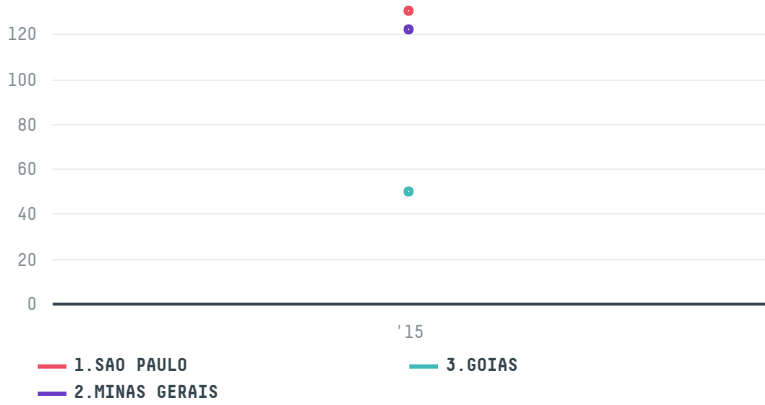

COMPARING COMPANIES IMPORTING COFFEE FROM BRAZIL IN 2015

Trase is a partnership between

In collaboration with

and many other organizations and individuals.

Donors

[Terms of Use](#) · [Privacy policy](#) · [Cookie policy](#) · [Contact us](#)

This website uses cookies to provide you with an improved user experience. By continuing to browse this site, you consent to the use of cookies and similar technologies. Please visit our [privacy policy](#) for further details.

I AGREE