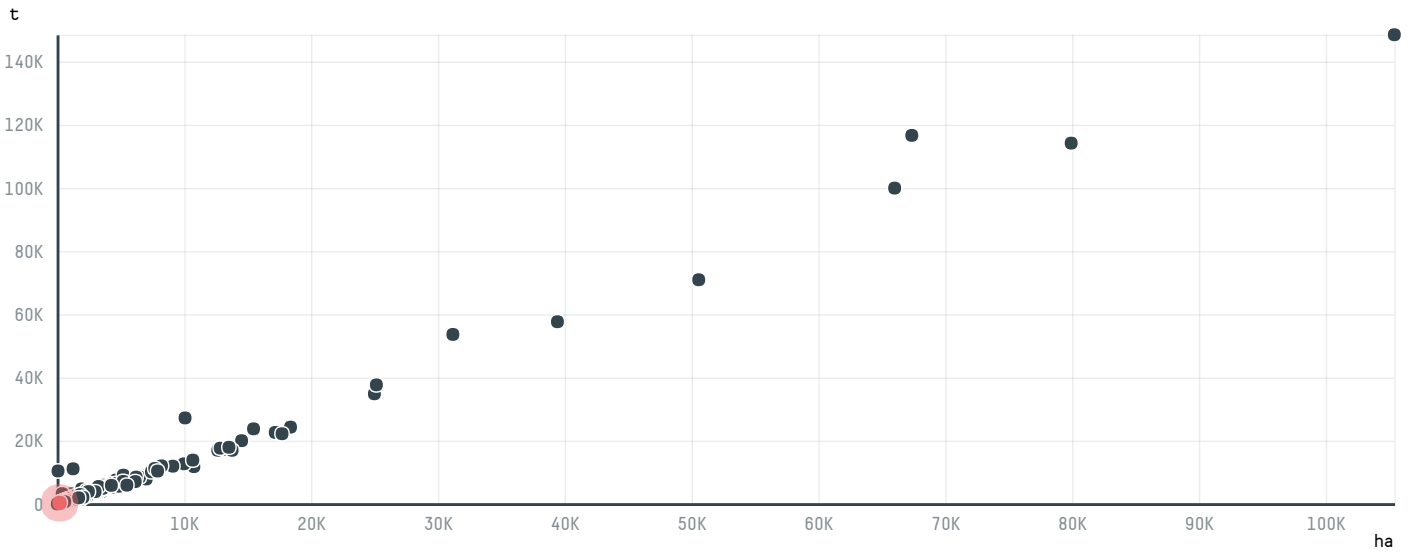

COMPARING COMPANIES IMPORTING COFFEE FROM BRAZIL IN 2015

Trase is a partnership between

In collaboration with

and many other organizations and individuals.

Donors

[Terms of Use](#) · [Privacy policy](#) · [Cookie policy](#) · [Contact us](#)

This website uses cookies to provide you with an improved user experience. By continuing to browse this site, you consent to the use of cookies and similar technologies. Please visit our [privacy policy](#) for further details.

I AGREE