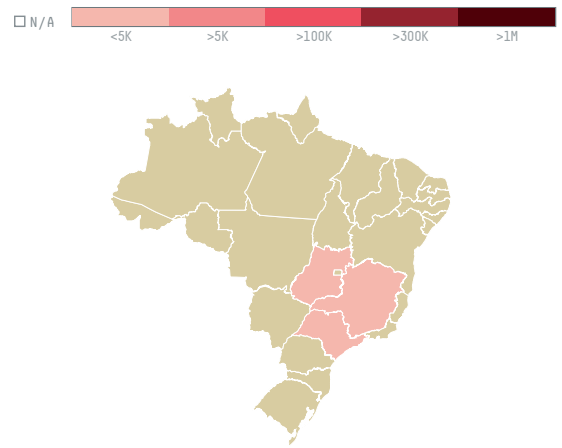

## GOLLUCKE + ROTHFOS GMBH (EXP-0698/14C)

ACTIVITY	COMMODITY	COUNTRY	YEAR
<b>Importer</b>	<b>Coffee</b>	<b>Brazil</b>	<b>2015</b>

GOLLUCKE + ROTHFOS GMBH (EXP-0698/14C) was the 767th largest importer of coffee from BRAZIL in 2015, accounting for 108 tons. As an importer, GOLLUCKE + ROTHFOS GMBH (EXP-0698/14C) sources from 49 municipalities, or 6% of the coffee production municipalities. The main destination of the coffee imported by GOLLUCKE + ROTHFOS GMBH (EXP-0698/14C) is GERMANY, accounting for 100% of the total.

### TOP DESTINATION COUNTRIES OF COFFEE IMPORTED BY GOLLUCKE + ROTHFOS GMBH (EXP-0698/14C):

□ N/A  <5K  >5K  >100K  >300K  >1M