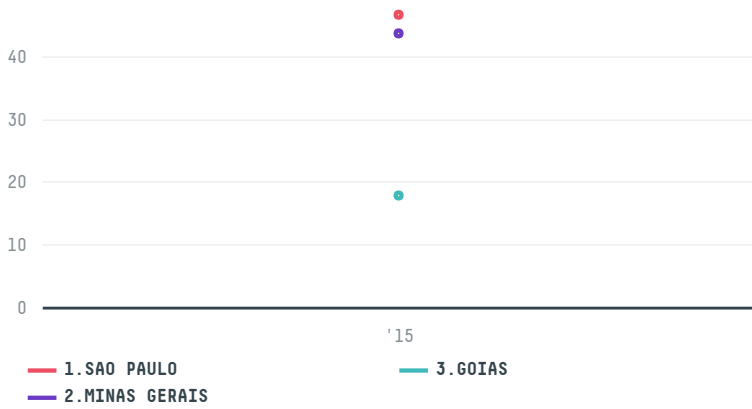

## GOLLUCKE + ROTHFOS GMBH (EXP-0698/14C)

ACTIVITY	COMMODITY	COUNTRY	YEAR
<b>Importer</b>	<b>Coffee</b>	<b>Brazil</b>	<b>2015</b>

GOLLUCKE + ROTHFOS GMBH (EXP-0698/14C) was the 767th largest importer of coffee from BRAZIL in 2015, accounting for 108 tons. As an importer, GOLLUCKE + ROTHFOS GMBH (EXP-0698/14C) sources from 49 municipalities, or 6% of the coffee production municipalities. The main destination of the coffee imported by GOLLUCKE + ROTHFOS GMBH (EXP-0698/14C) is GERMANY, accounting for 100% of the total.

### TOP DESTINATION COUNTRIES OF COFFEE IMPORTED BY GOLLUCKE + ROTHFOS GMBH (EXP-0698/14C):

□ N/A  <5K  >5K  >100K  >300K  >1M