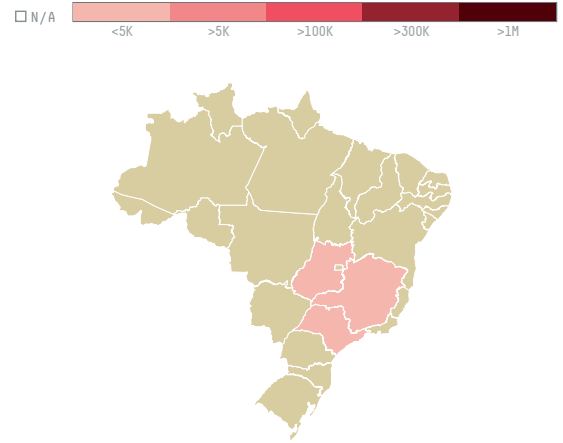

trase

GOLLUCKE + ROTHFOS GMBH (EXP-0482/14B)

ACTIVITY	COMMODITY	COUNTRY	YEAR
Importer	Coffee	Brazil	2015

GOLLUCKE + ROTHFOS GMBH (EXP-0482/14B) was the 835th largest importer of coffee from BRAZIL in 2015, accounting for 86 tons. As an importer, GOLLUCKE + ROTHFOS GMBH (EXP-0482/14B) sources from 49 municipalities, or 6% of the coffee production municipalities. The main destination of the coffee imported by GOLLUCKE + ROTHFOS GMBH (EXP-0482/14B) is GERMANY, accounting for 100% of the total.

TOP DESTINATION COUNTRIES OF COFFEE IMPORTED BY GOLLUCKE + ROTHFOS GMBH (EXP-0482/14B):

□ N/A <5K >5K >100K >300K >1M

COMPARING COMPANIES IMPORTING COFFEE FROM BRAZIL IN 2015

Trase is a partnership between