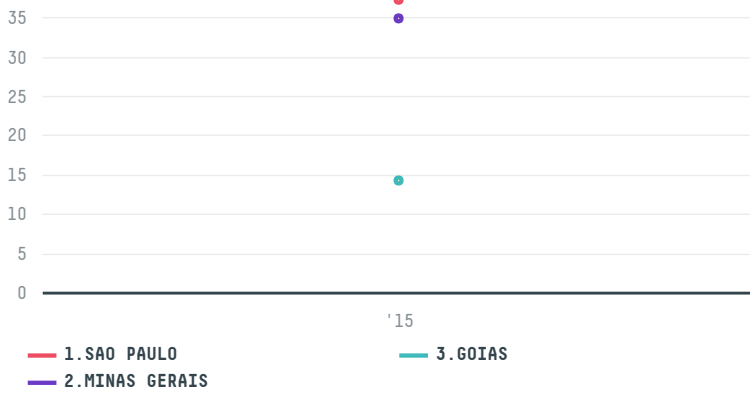

COMPARING COMPANIES IMPORTING COFFEE FROM BRAZIL IN 2015

Trase is a partnership between

In collaboration with

and many other organizations and individuals.

Donors

[Terms of Use](#) · [Privacy policy](#) · [Cookie policy](#) · [Contact us](#)

This website uses cookies to provide you with an improved user experience. By continuing to browse this site, you consent to the use of cookies and similar technologies. Please visit our [privacy policy](#) for further details.

I AGREE