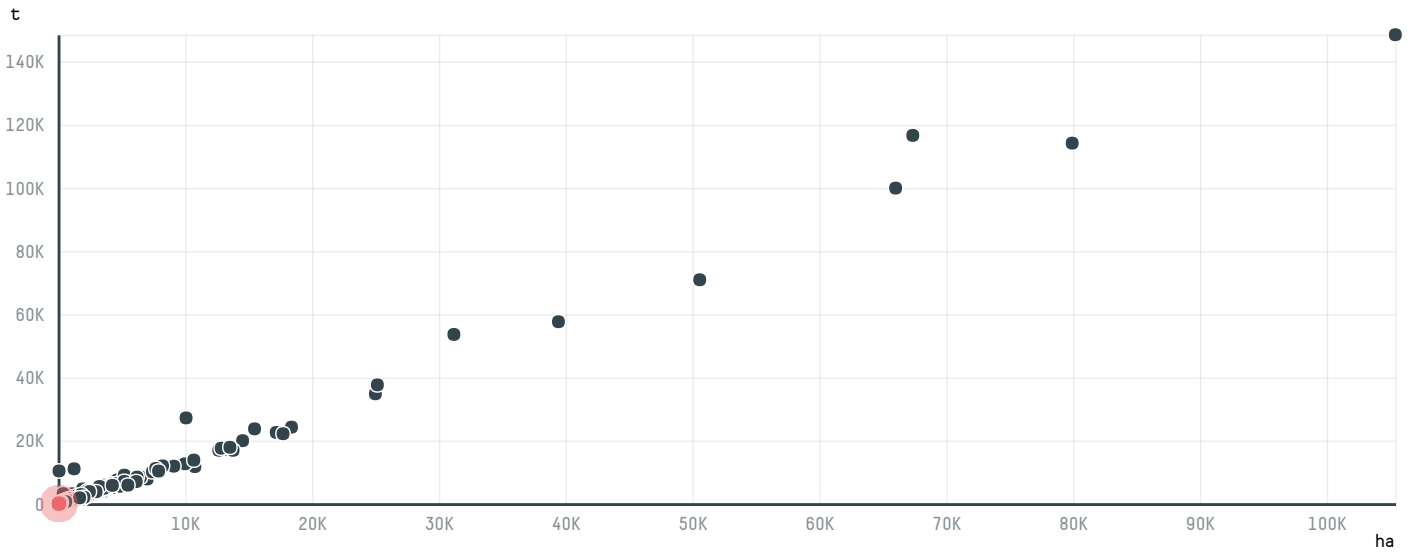

trase

GOLLUCKE + ROTHFOS GMBH (EXP-0482/14B)

ACTIVITY	COMMODITY	COUNTRY	YEAR
Importer	Coffee	Brazil	2015

GOLLUCKE + ROTHFOS GMBH (EXP-0482/14B) was the 835th largest importer of coffee from BRAZIL in 2015, accounting for 86 tons. As an importer, GOLLUCKE + ROTHFOS GMBH (EXP-0482/14B) sources from 49 municipalities, or 6% of the coffee production municipalities. The main destination of the coffee imported by GOLLUCKE + ROTHFOS GMBH (EXP-0482/14B) is GERMANY, accounting for 100% of the total.

TOP DESTINATION COUNTRIES OF COFFEE IMPORTED BY GOLLUCKE + ROTHFOS GMBH (EXP-0482/14B):

□ N/A <5K >5K >100K >300K >1M

COMPARING COMPANIES IMPORTING COFFEE FROM BRAZIL IN 2015

Trase is a partnership between