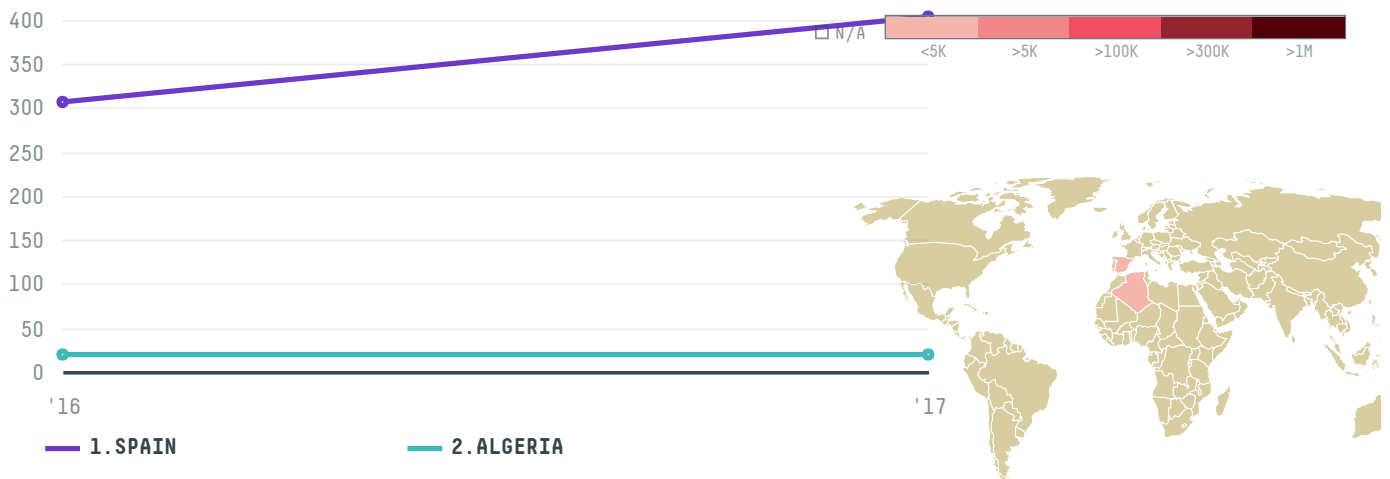

TOSTADEROS REUNIDOS S.A.

ACTIVITY

Importer

COMMODITY

Coffee

COUNTRY

Brazil

YEAR

2017

TOSTADEROS REUNIDOS S.A. was the 245th largest importer of coffee from BRAZIL in 2017, accounting for 422 tons. This is a 29% increase vs the previous year. As an importer, TOSTADEROS REUNIDOS S.A. sources from 2 municipalities, or 0% of the coffee production municipalities. The main destination of the coffee imported by TOSTADEROS REUNIDOS S.A. is SPAIN, accounting for 95% of the total.

TOP DESTINATION COUNTRIES OF COFFEE IMPORTED BY TOSTADEROS REUNIDOS S.A.: