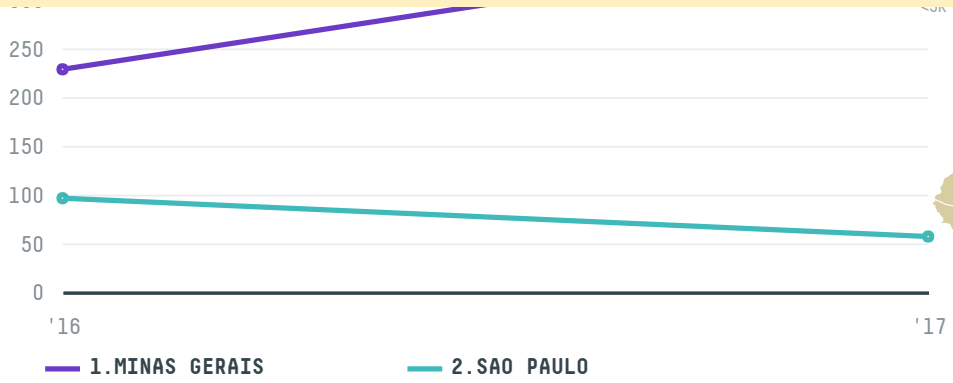

Trase is a partnership between

In close collaboration with many others.

[Click for more information about our partners and funders.](#)

[Home](#) [Supply Chains](#) [Finance](#) [Insights](#)

This website uses cookies to provide you with an improved user experience. By continuing to browse this site, you consent to the use of cookies and similar technologies. Please visit our [privacy policy](#) for further details.

I understand