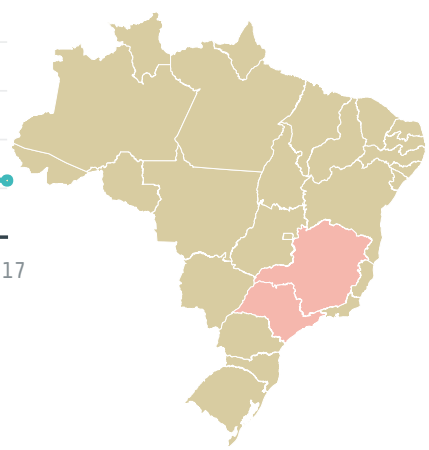

Trase is a partnership between

In close collaboration with many others.

[Click for more information about our partners and funders.](#)

[Home](#) [Supply Chains](#) [Finance](#) [Insights](#)

This website uses cookies to provide you with an improved user experience. By continuing to browse this site, you consent to the use of cookies and similar technologies. Please visit our [privacy policy](#) for further details.

I understand