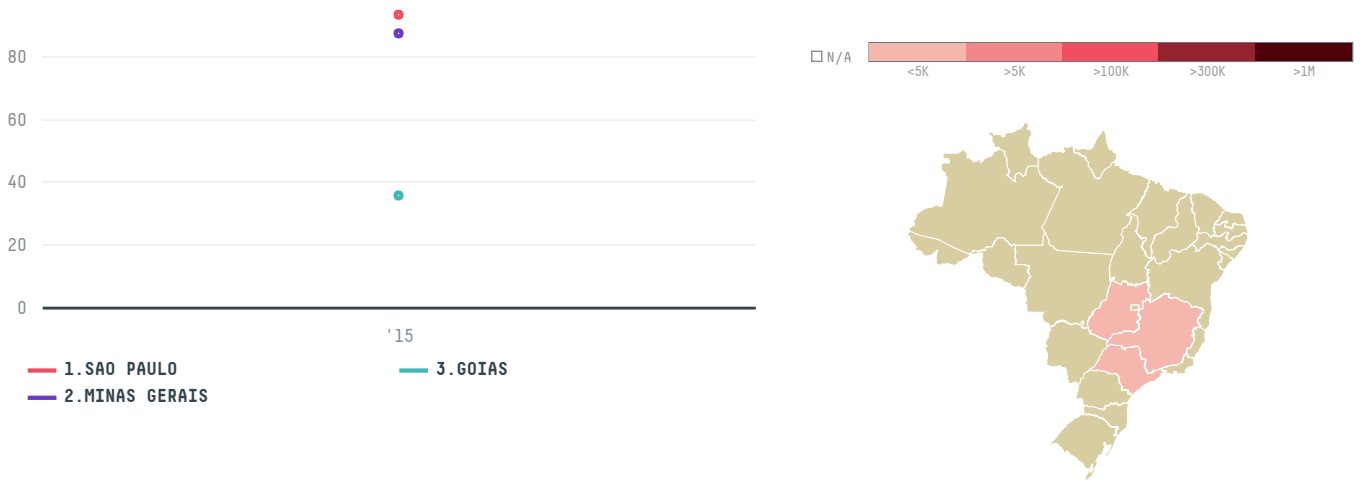

trase

COFFY HANDELS- GESELLSCHAFT BREMEN M.B.H. (EXP-0566/14)

ACTIVITY	COMMODITY	COUNTRY	YEAR
Importer	Coffee	Brazil	2015

COFFY HANDELS-GESELLSCHAFT BREMEN M.B.H. (EXP-0566/14) was the 528th largest importer of coffee from BRAZIL in 2015, accounting for 216 tons. As an importer, COFFY HANDELS-GESELLSCHAFT BREMEN M.B.H. (EXP-0566/14) sources from 49 municipalities, or 6% of the coffee production municipalities. The main destination of the coffee imported by COFFY HANDELS-GESELLSCHAFT BREMEN M.B.H. (EXP-0566/14) is GERMANY, accounting for 100% of the total.

TOP DESTINATION COUNTRIES OF COFFEE IMPORTED BY COFFY HANDELS-GESELLSCHAFT BREMEN M.B.H. (EXP- 0566/14):

□ N/A <5K >5K >100K >300K >1M

COMPARING COMPANIES IMPORTING COFFEE FROM BRAZIL IN 2015

Trase is a partnership between