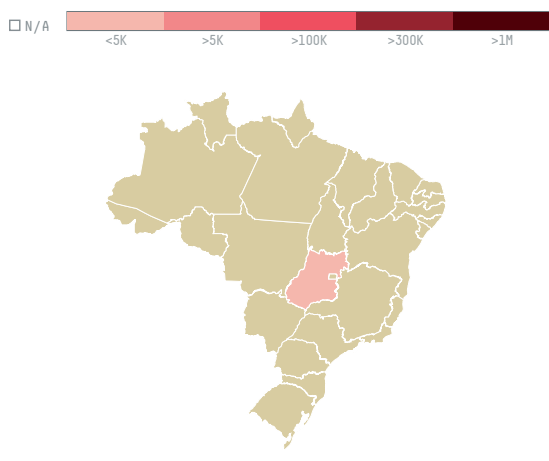

trase

COFFY HANDELS- GESELLSCHAFT BREMEN M.B.H. (EXP-0109/15)

ACTIVITY	COMMODITY	COUNTRY	YEAR
Importer	Coffee	Brazil	2015

COFFY HANDELS-GESELLSCHAFT BREMEN M.B.H. (EXP-0109/15) was the 525th largest importer of coffee from BRAZIL in 2015, accounting for 216 tons. As an importer, COFFY HANDELS-GESELLSCHAFT BREMEN M.B.H. (EXP-0109/15) sources from 49 municipalities, or 6% of the coffee production municipalities. The main destination of the coffee imported by COFFY HANDELS-GESELLSCHAFT BREMEN M.B.H. (EXP-0109/15) is GERMANY, accounting for 100% of the total.

TOP DESTINATION COUNTRIES OF COFFEE IMPORTED BY COFFY HANDELS-GESELLSCHAFT BREMEN M.B.H. (EXP- 0109/15):

□ N/A <5K >5K >100K >300K >1M

COMPARING COMPANIES IMPORTING COFFEE FROM BRAZIL IN 2015

Trase is a partnership between