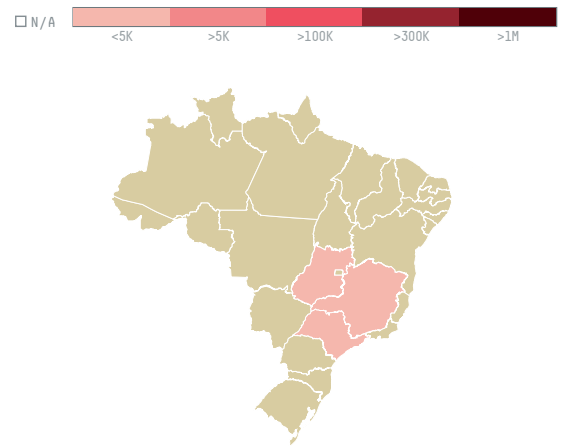

trase

BERNHARD ROTHFOS GMBH (EXP-0797/14)

ACTIVITY	COMMODITY	COUNTRY	YEAR
Importer	Coffee	Brazil	2015

BERNHARD ROTHFOS GMBH (EXP-0797/14) was the 756th largest importer of coffee from BRAZIL in 2015, accounting for 108 tons. As an importer, BERNHARD ROTHFOS GMBH (EXP-0797/14) sources from 49 municipalities, or 6% of the coffee production municipalities. The main destination of the coffee imported by BERNHARD ROTHFOS GMBH (EXP-0797/14) is GERMANY, accounting for 100% of the total.

TOP DESTINATION COUNTRIES OF COFFEE IMPORTED BY BERNHARD ROTHFOS GMBH (EXP-0797/14):

COMPARING COMPANIES IMPORTING COFFEE FROM BRAZIL IN 2015

Trase is a partnership between

In collaboration with

and many other organizations and individuals.