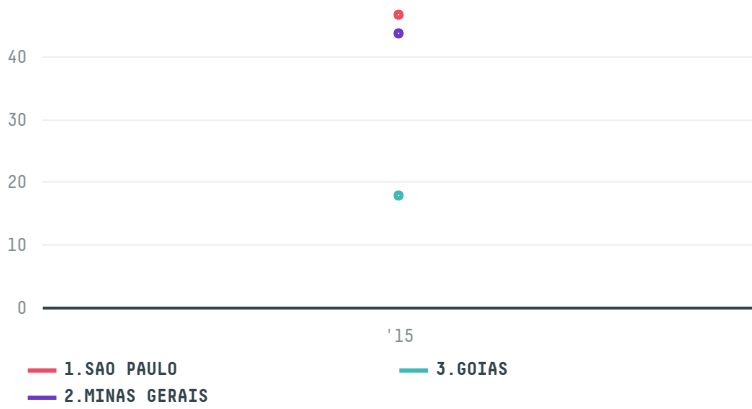

trase

BERNHARD ROTHFOS GMBH (EXP-0797/14)

ACTIVITY	COMMODITY	COUNTRY	YEAR
Importer	Coffee	Brazil	2015

BERNHARD ROTHFOS GMBH (EXP-0797/14) was the 756th largest importer of coffee from BRAZIL in 2015, accounting for 108 tons. As an importer, BERNHARD ROTHFOS GMBH (EXP-0797/14) sources from 49 municipalities, or 6% of the coffee production municipalities. The main destination of the coffee imported by BERNHARD ROTHFOS GMBH (EXP-0797/14) is GERMANY, accounting for 100% of the total.

TOP DESTINATION COUNTRIES OF COFFEE IMPORTED BY BERNHARD ROTHFOS GMBH (EXP-0797/14):

COMPARING COMPANIES IMPORTING COFFEE FROM BRAZIL IN 2015

Trase is a partnership between

In collaboration with

and many other organizations and individuals.