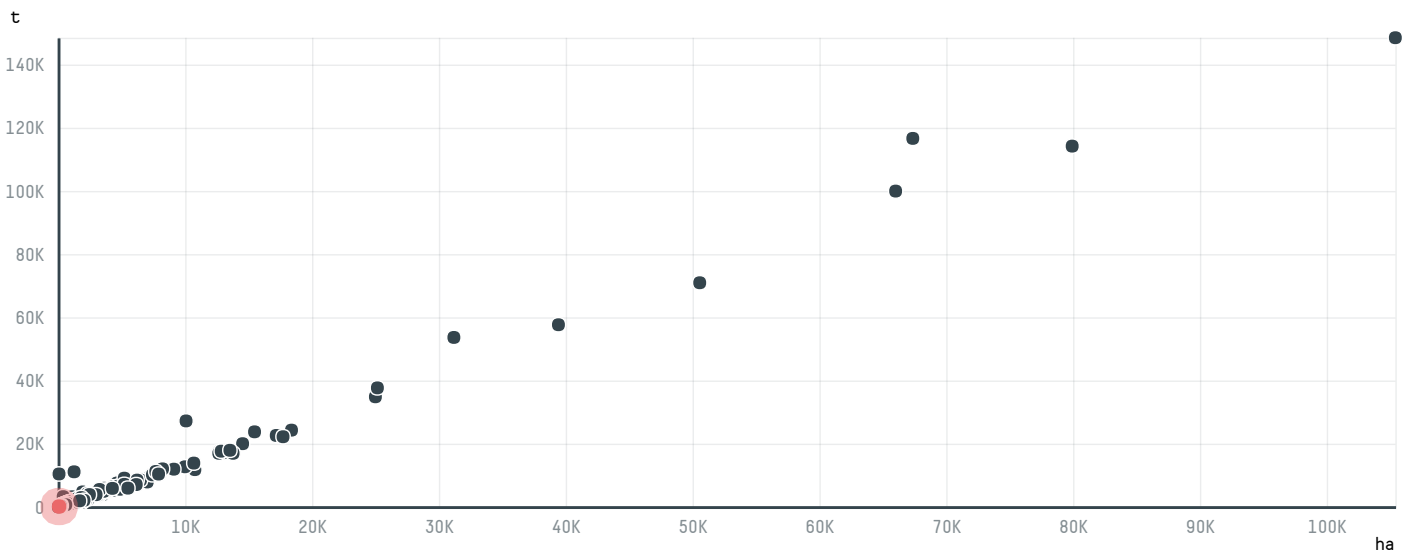

trase

BERNHARD ROTHFOS GMBH (EXP-0797/14)

ACTIVITY	COMMODITY	COUNTRY	YEAR
Importer	Coffee	Brazil	2015

BERNHARD ROTHFOS GMBH (EXP-0797/14) was the 756th largest importer of coffee from BRAZIL in 2015, accounting for 108 tons. As an importer, BERNHARD ROTHFOS GMBH (EXP-0797/14) sources from 49 municipalities, or 6% of the coffee production municipalities. The main destination of the coffee imported by BERNHARD ROTHFOS GMBH (EXP-0797/14) is GERMANY, accounting for 100% of the total.

TOP DESTINATION COUNTRIES OF COFFEE IMPORTED BY BERNHARD ROTHFOS GMBH (EXP-0797/14):

COMPARING COMPANIES IMPORTING COFFEE FROM BRAZIL IN 2015

Trase is a partnership between

In collaboration with

and many other organizations and individuals.