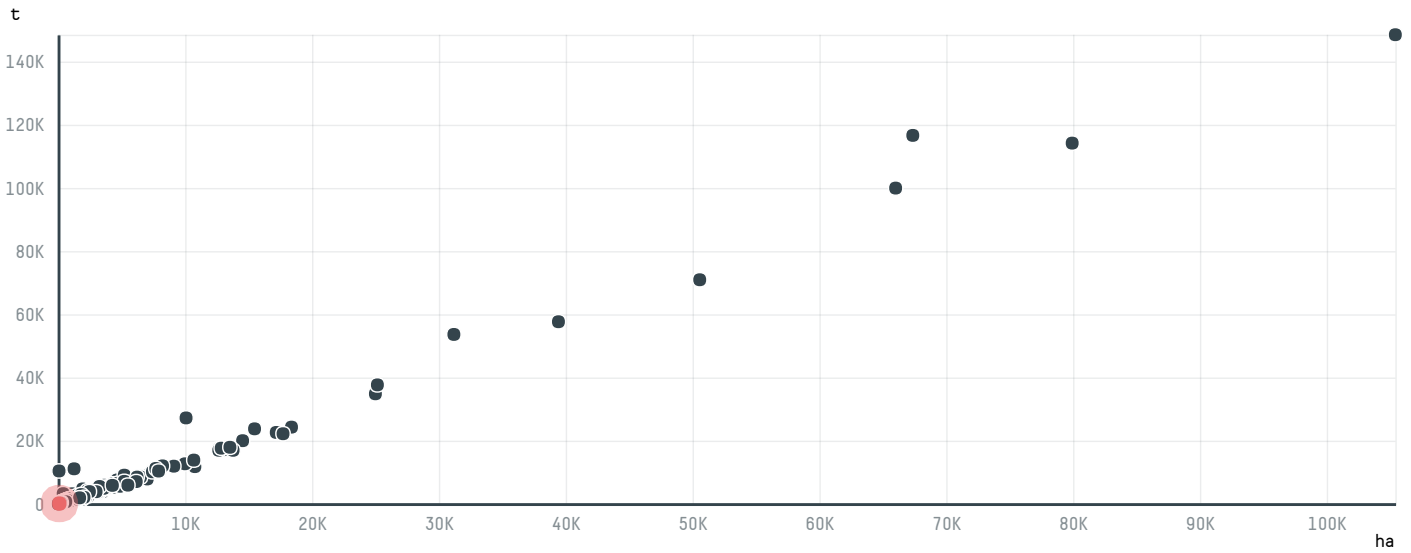

COMPARING COMPANIES IMPORTING COFFEE FROM BRAZIL IN 2015

Trase is a partnership between

In collaboration with

and many other organizations and individuals.

Donors

[Terms of Use](#) · [Privacy policy](#) · [Cookie policy](#) · [Contact us](#)

This website uses cookies to provide you with an improved user experience. By continuing to browse this site, you consent to the use of cookies and similar technologies. Please visit our [privacy policy](#) for further details.

I AGREE