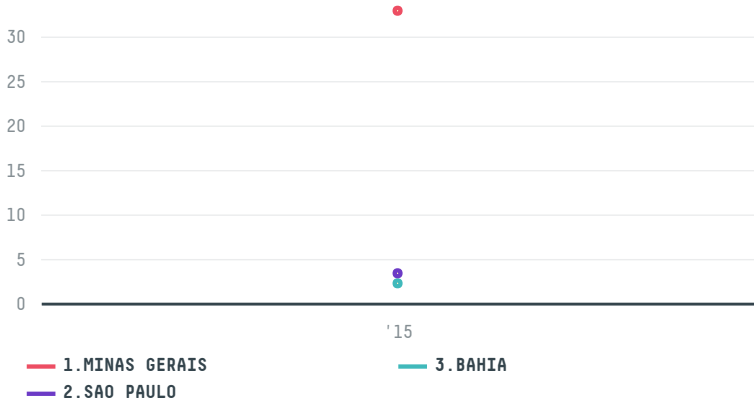

COMPARING COMPANIES IMPORTING COFFEE FROM BRAZIL IN 2015

Trase is a partnership between

In collaboration with

and many other organizations and individuals.

Donors

[Terms of Use](#) · [Privacy policy](#) · [Cookie policy](#) · [Contact us](#)

This website uses cookies to provide you with an improved user experience. By continuing to browse this site, you consent to the use of cookies and similar technologies. Please visit our [privacy policy](#) for further details.

I AGREE