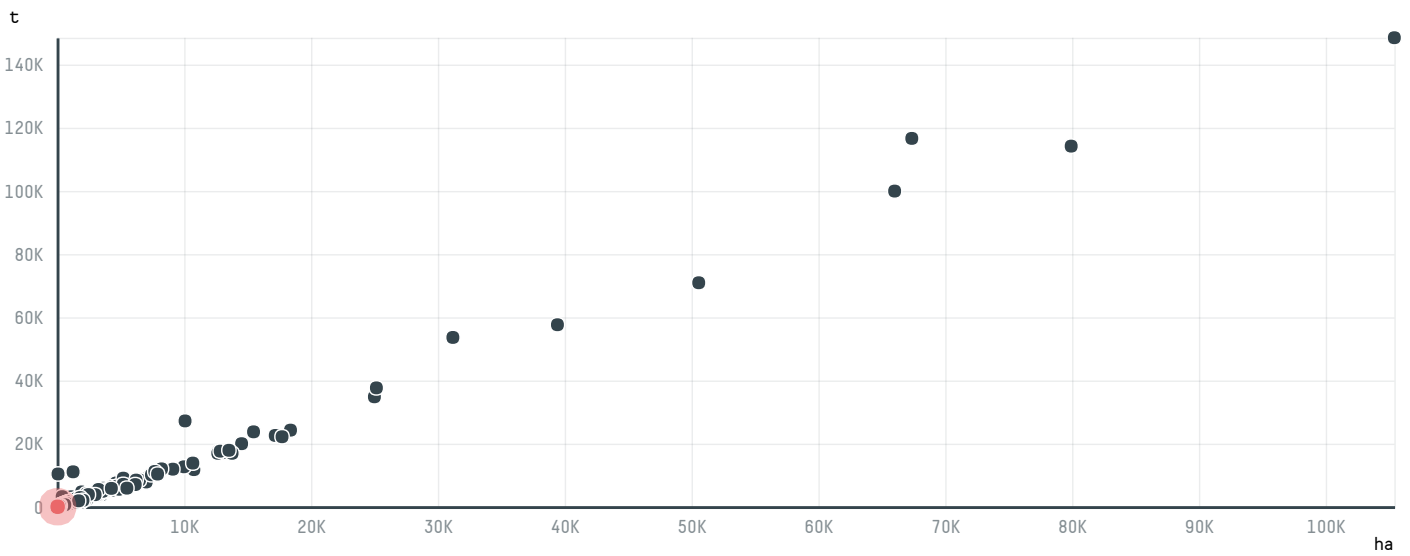

trase

THE SERENGETI TRADING COMPANY (EXP-0558/15)

ACTIVITY	COMMODITY	COUNTRY	YEAR
Importer	Coffee	Brazil	2015

THE SERENGETI TRADING COMPANY (EXP-0558/15) was the 1193rd largest importer of coffee from BRAZIL in 2015, accounting for 38 tons. As an importer, THE SERENGETI TRADING COMPANY (EXP-0558/15) sources from 37 municipalities, or 5% of the coffee production municipalities. The main destination of the coffee imported by THE SERENGETI TRADING COMPANY (EXP-0558/15) is UNITED STATES, accounting for 100% of the total.

TOP DESTINATION COUNTRIES OF COFFEE IMPORTED BY THE SERENGETI TRADING COMPANY (EXP-0558/15):

□ N/A <5K >5K >100K >300K >1M

COMPARING COMPANIES IMPORTING COFFEE FROM BRAZIL IN 2015

Trase is a partnership between