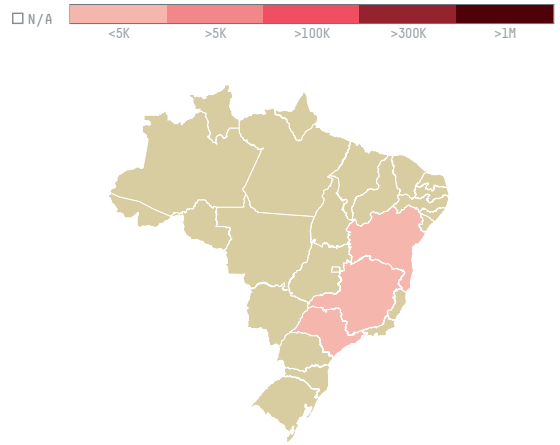

trase

THE SERENGETI TRADING COMPANY (EXP-0558/15)

ACTIVITY	COMMODITY	COUNTRY	YEAR
Importer	Coffee	Brazil	2015

THE SERENGETI TRADING COMPANY (EXP-0558/15) was the 1193rd largest importer of coffee from BRAZIL in 2015, accounting for 38 tons. As an importer, THE SERENGETI TRADING COMPANY (EXP-0558/15) sources from 37 municipalities, or 5% of the coffee production municipalities. The main destination of the coffee imported by THE SERENGETI TRADING COMPANY (EXP-0558/15) is UNITED STATES, accounting for 100% of the total.

TOP DESTINATION COUNTRIES OF COFFEE IMPORTED BY THE SERENGETI TRADING COMPANY (EXP-0558/15):

□ N/A <5K >5K >100K >300K >1M

COMPARING COMPANIES IMPORTING COFFEE FROM BRAZIL IN 2015

Trase is a partnership between