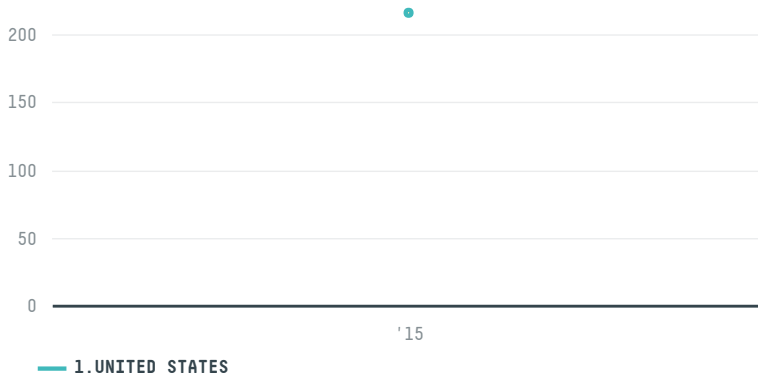

TOP DESTINATION COUNTRIES OF COFFEE IMPORTED BY THE FOLGER COFFEE COMPANY (EXP-0950/14):