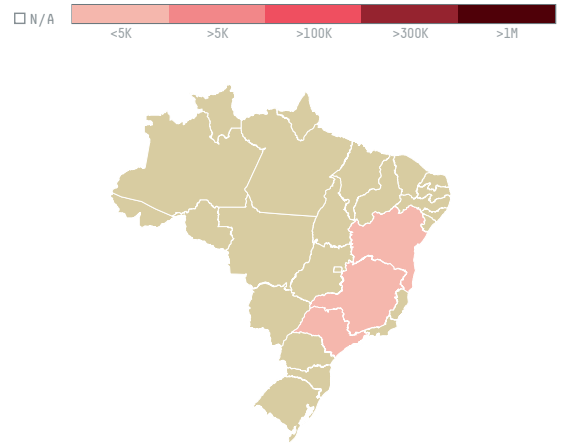

trase

THE FOLGER COFFEE COMPANY (EXP-0950/14)

ACTIVITY	COMMODITY	COUNTRY	YEAR
Importer	Coffee	Brazil	2015

THE FOLGER COFFEE COMPANY (EXP-0950/14) was the 520th largest importer of coffee from BRAZIL in 2015, accounting for 216 tons. As an importer, THE FOLGER COFFEE COMPANY (EXP-0950/14) sources from 37 municipalities, or 5% of the coffee production municipalities. The main destination of the coffee imported by THE FOLGER COFFEE COMPANY (EXP-0950/14) is UNITED STATES, accounting for 100% of the total.

TOP DESTINATION COUNTRIES OF COFFEE IMPORTED BY THE FOLGER COFFEE COMPANY (EXP-0950/14):

COMPARING COMPANIES IMPORTING COFFEE FROM BRAZIL IN 2015

Trase is a partnership between

In collaboration with

and many other organizations and individuals.