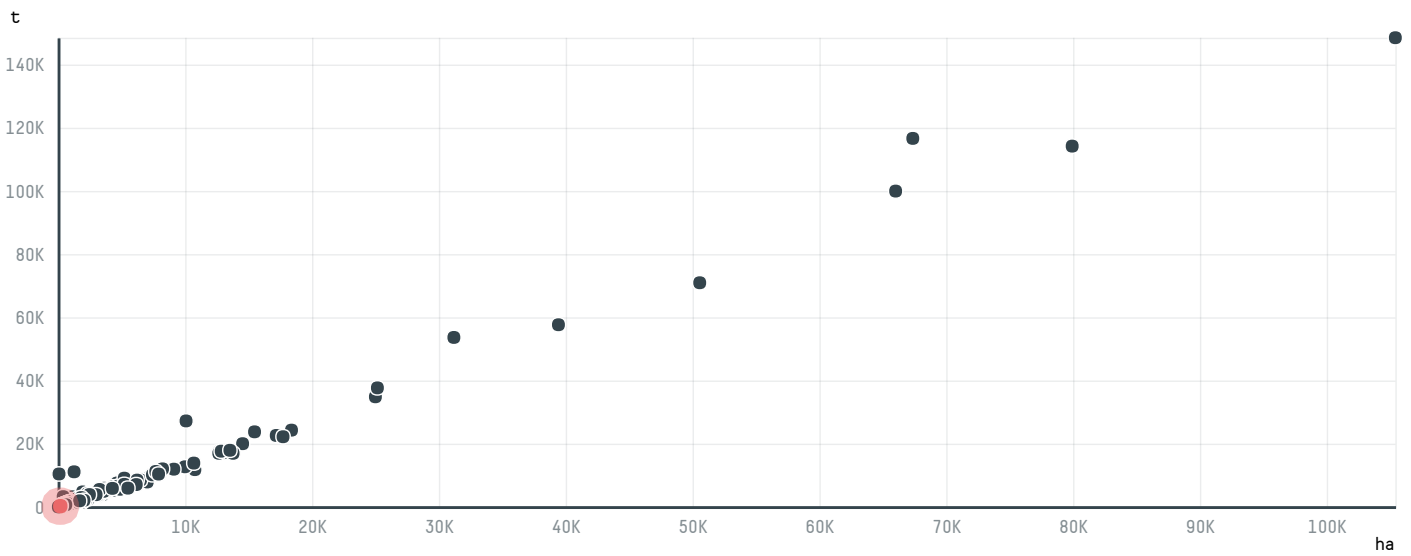

COMPARING COMPANIES IMPORTING COFFEE FROM BRAZIL IN 2015

Trase is a partnership between

In collaboration with

and many other organizations and individuals.

Donors

[Terms of Use](#) · [Privacy policy](#) · [Cookie policy](#) · [Contact us](#)

This website uses cookies to provide you with an improved user experience. By continuing to browse this site, you consent to the use of cookies and similar technologies. Please visit our [privacy policy](#) for further details.

I AGREE