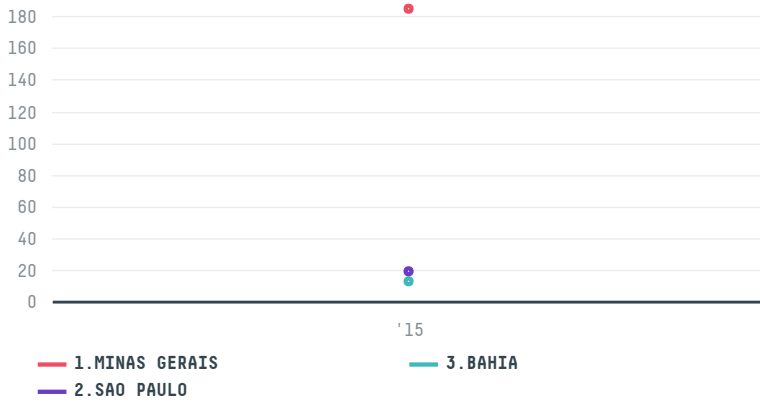

COMPARING COMPANIES IMPORTING COFFEE FROM BRAZIL IN 2015

Trase is a partnership between

In collaboration with

and many other organizations and individuals.

Donors

[Terms of Use](#) · [Privacy policy](#) · [Cookie policy](#) · [Contact us](#)

This website uses cookies to provide you with an improved user experience. By continuing to browse this site, you consent to the use of cookies and similar technologies. Please visit our [privacy policy](#) for further details.

I AGREE