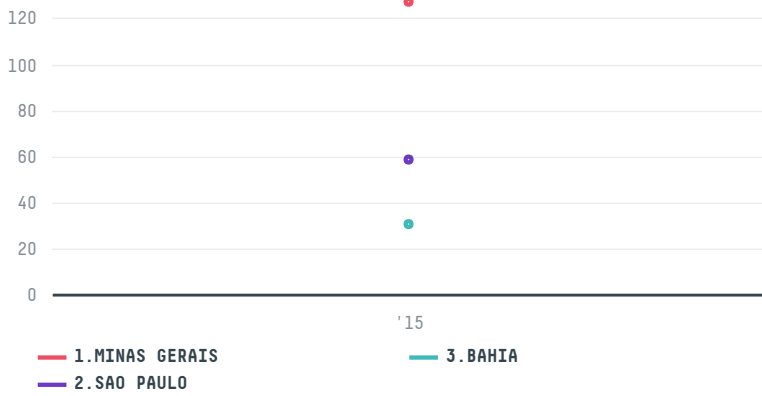

COMPARING COMPANIES IMPORTING COFFEE FROM BRAZIL IN 2015

Trase is a partnership between

In collaboration with

and many other organizations and individuals.

Donors

[Terms of Use](#) · [Privacy policy](#) · [Cookie policy](#) · [Contact us](#)

This website uses cookies to provide you with an improved user experience. By continuing to browse this site, you consent to the use of cookies and similar technologies. Please visit our [privacy policy](#) for further details.

I AGREE