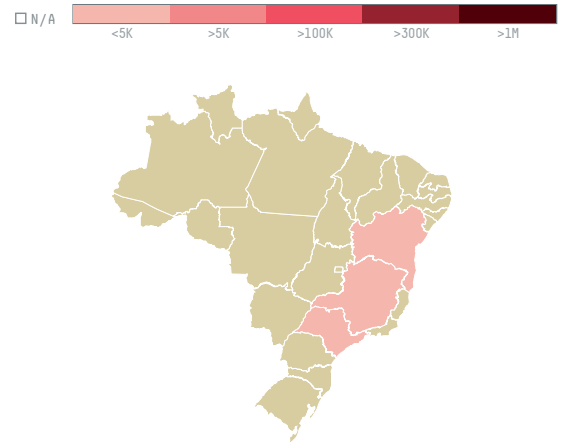

trase

THE FOLGER COFFEE COMPANY (EXP-0913/14)

ACTIVITY	COMMODITY	COUNTRY	YEAR
Importer	Coffee	Brazil	2015

THE FOLGER COFFEE COMPANY (EXP-0913/14) was the 509th largest importer of coffee from BRAZIL in 2015, accounting for 216 tons. As an importer, THE FOLGER COFFEE COMPANY (EXP-0913/14) sources from 37 municipalities, or 5% of the coffee production municipalities. The main destination of the coffee imported by THE FOLGER COFFEE COMPANY (EXP-0913/14) is UNITED STATES, accounting for 100% of the total.

TOP DESTINATION COUNTRIES OF COFFEE IMPORTED BY THE FOLGER COFFEE COMPANY (EXP-0913/14):

COMPARING COMPANIES IMPORTING COFFEE FROM BRAZIL IN 2015

Trase is a partnership between

In collaboration with

and many other organizations and individuals.