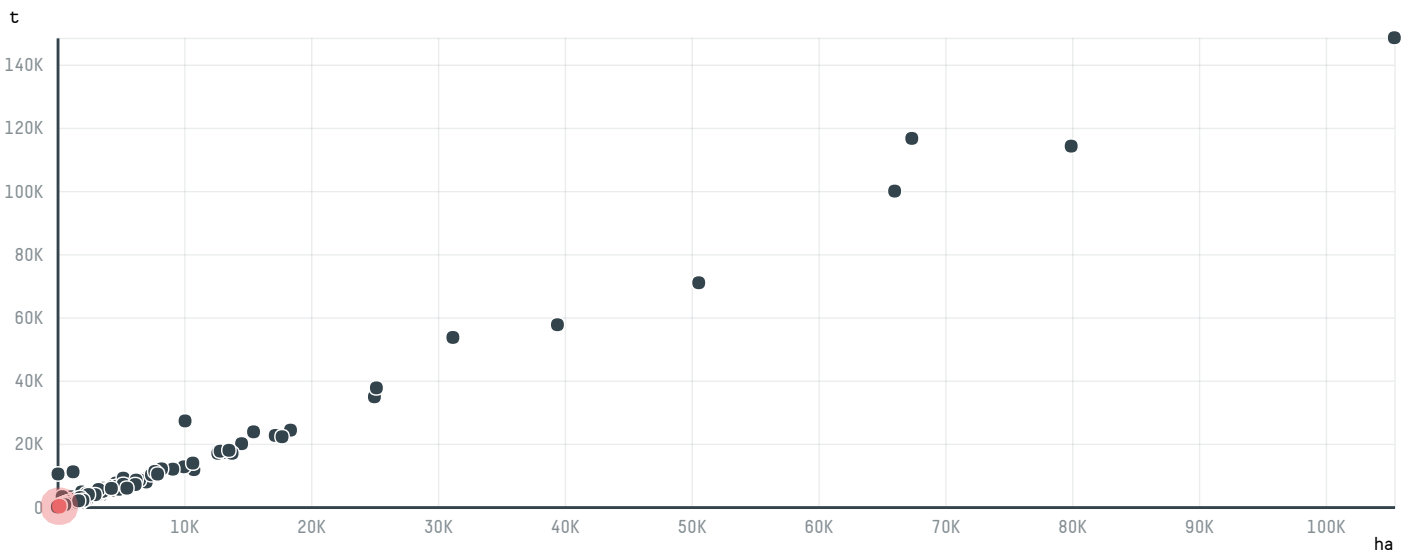

COMPARING COMPANIES IMPORTING COFFEE FROM BRAZIL IN 2015

Trase is a partnership between

In collaboration with

and many other organizations and individuals.

Donors

[Terms of Use](#) · [Privacy policy](#) · [Cookie policy](#) · [Contact us](#)

This website uses cookies to provide you with an improved user experience. By continuing to browse this site, you consent to the use of cookies and similar technologies. Please visit our [privacy policy](#) for further details.

I AGREE