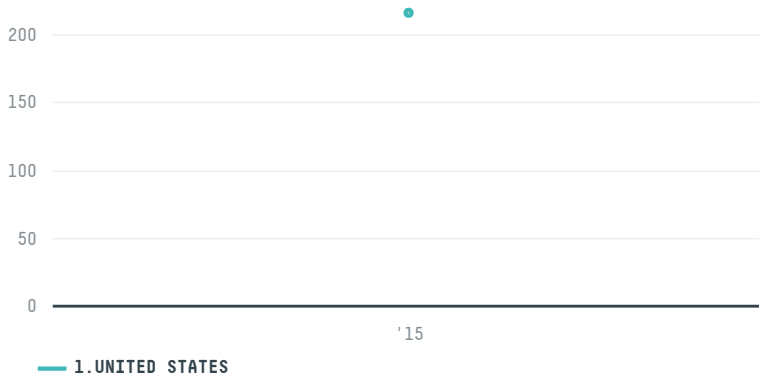

TOP DESTINATION COUNTRIES OF COFFEE IMPORTED BY THE FOLGER COFFEE COMPANY (EXP-0913/14):