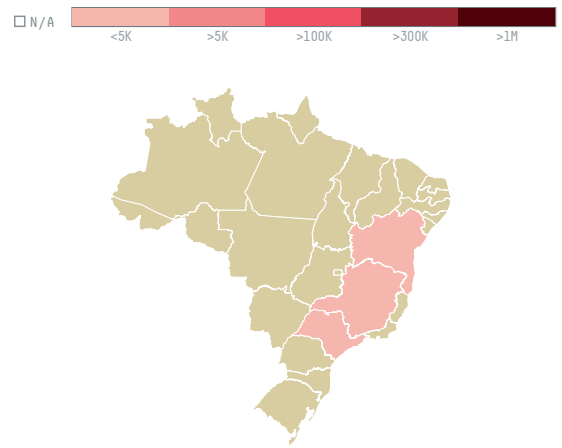

## STARBUCKS COFFEE TRADING COMPANY SARL (EXP-0611/14A)

ACTIVITY: **Importer**    COMMODITY: **Coffee**    COUNTRY: **Brazil**    YEAR: **2015**

STARBUCKS COFFEE TRADING COMPANY SARL (EXP-0611/14A) was the 1163rd largest importer of coffee from BRAZIL in 2015, accounting for 38 tons. As an importer, STARBUCKS COFFEE TRADING COMPANY SARL (EXP-0611/14A) sources from 37 municipalities, or 5% of the coffee production municipalities. The main destination of the coffee imported by STARBUCKS COFFEE TRADING COMPANY SARL (EXP-0611/14A) is UNITED STATES, accounting for 100% of the total.

### TOP DESTINATION COUNTRIES OF COFFEE IMPORTED BY STARBUCKS COFFEE TRADING COMPANY SARL (EXP-0611/14A):

□ N/A    <5K    >5K    >100K    >300K    >1M