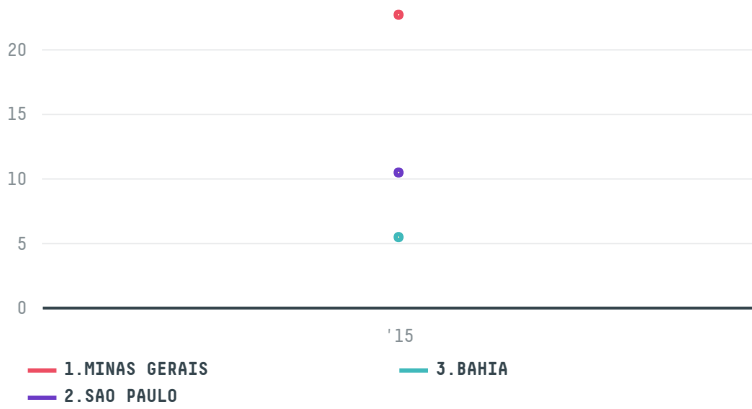

COMPARING COMPANIES IMPORTING COFFEE FROM BRAZIL IN 2015

Trase is a partnership between

In collaboration with

and many other organizations and individuals.

Donors

[Terms of Use](#) · [Privacy policy](#) · [Cookie policy](#) · [Contact us](#)

This website uses cookies to provide you with an improved user experience. By continuing to browse this site, you consent to the use of cookies and similar technologies. Please visit our [privacy policy](#) for further details.

I AGREE