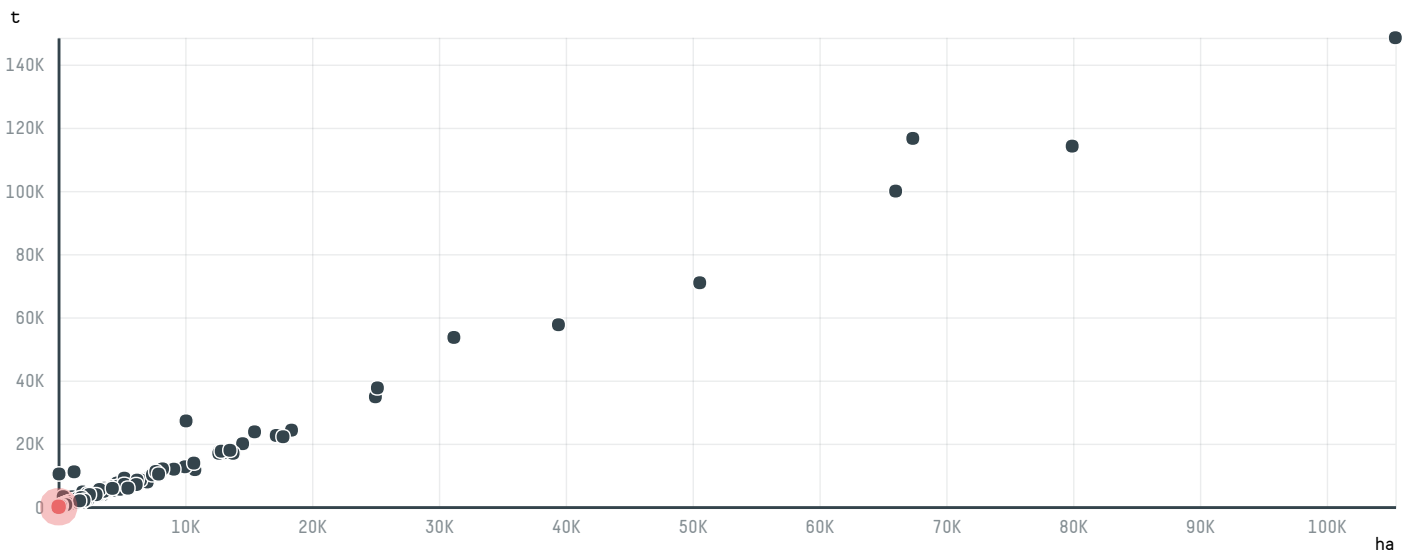

COMPARING COMPANIES IMPORTING COFFEE FROM BRAZIL IN 2015

Trase is a partnership between

In collaboration with

and many other organizations and individuals.

Donors

[Terms of Use](#) · [Privacy policy](#) · [Cookie policy](#) · [Contact us](#)

This website uses cookies to provide you with an improved user experience. By continuing to browse this site, you consent to the use of cookies and similar technologies. Please visit our [privacy policy](#) for further details.

I AGREE