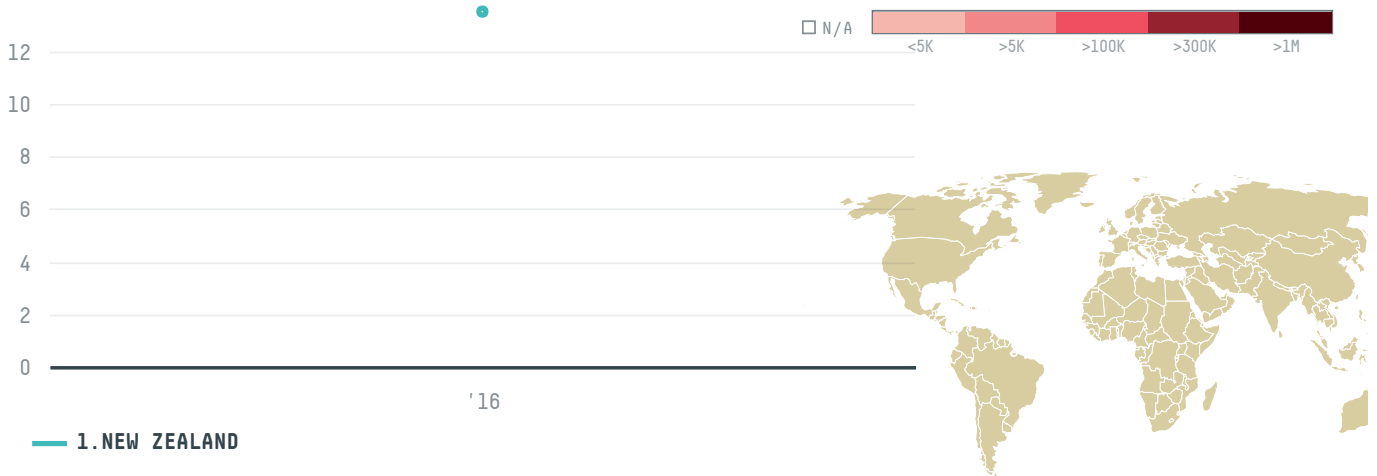

MCS USA INC (JA-213/16)

ACTIVITY

Importer

COMMODITY

Coffee

COUNTRY

Brazil

YEAR

2016

MCS USA INC (JA-213/16) was the 1098th largest importer of coffee from BRAZIL in 2016, accounting for 14 tons. As an importer, MCS USA INC (JA-213/16) sources from 1 municipalities, or 0% of the coffee production municipalities. The main destination of the coffee imported by MCS USA INC (JA-213/16) is NEW ZEALAND, accounting for 100% of the total.

TOP DESTINATION COUNTRIES OF COFFEE IMPORTED BY MCS USA INC (JA-213/16):