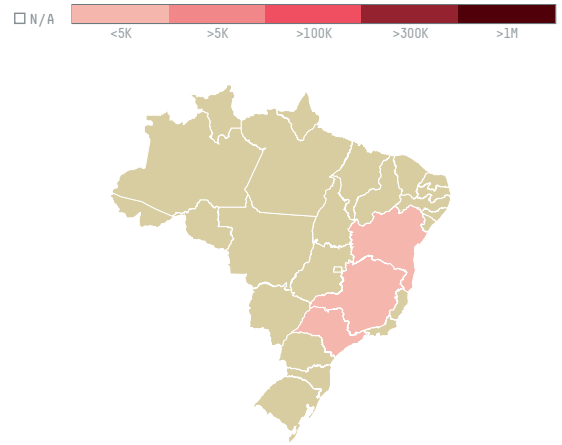

trase

EQUATORIAL TRADERS LTD (EXP-0432/15A)

ACTIVITY	COMMODITY	COUNTRY	YEAR
Importer	Coffee	Brazil	2015

EQUATORIAL TRADERS LTD (EXP-0432/15A) was the 1418th largest importer of coffee from BRAZIL in 2015, accounting for 19 tons. As an importer, EQUATORIAL TRADERS LTD (EXP-0432/15A) sources from 37 municipalities, or 5% of the coffee production municipalities. The main destination of the coffee imported by EQUATORIAL TRADERS LTD (EXP-0432/15A) is UNITED STATES, accounting for 100% of the total.

TOP DESTINATION COUNTRIES OF COFFEE IMPORTED BY EQUATORIAL TRADERS LTD (EXP-0432/15A):

□ N/A <5K >5K >100K >300K >1M

COMPARING COMPANIES IMPORTING COFFEE FROM BRAZIL IN 2015

Trase is a partnership between