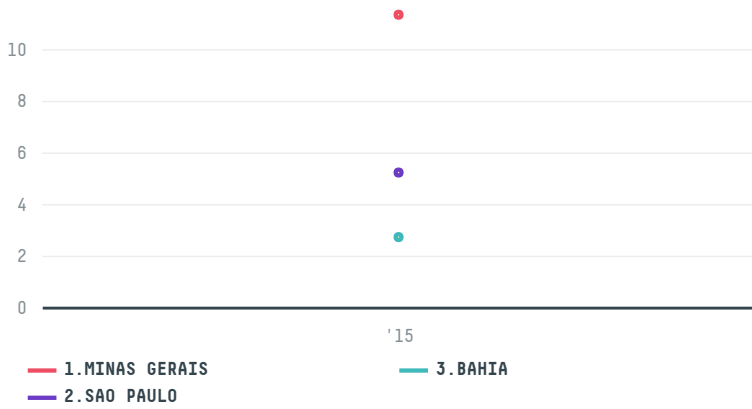

trase

EQUATORIAL TRADERS LTD (EXP-0432/15A)

ACTIVITY	COMMODITY	COUNTRY	YEAR
Importer	Coffee	Brazil	2015

EQUATORIAL TRADERS LTD (EXP-0432/15A) was the 1418th largest importer of coffee from BRAZIL in 2015, accounting for 19 tons. As an importer, EQUATORIAL TRADERS LTD (EXP-0432/15A) sources from 37 municipalities, or 5% of the coffee production municipalities. The main destination of the coffee imported by EQUATORIAL TRADERS LTD (EXP-0432/15A) is UNITED STATES, accounting for 100% of the total.

TOP DESTINATION COUNTRIES OF COFFEE IMPORTED BY EQUATORIAL TRADERS LTD (EXP-0432/15A):

□ N/A <5K >5K >100K >300K >1M

COMPARING COMPANIES IMPORTING COFFEE FROM BRAZIL IN 2015

Trase is a partnership between