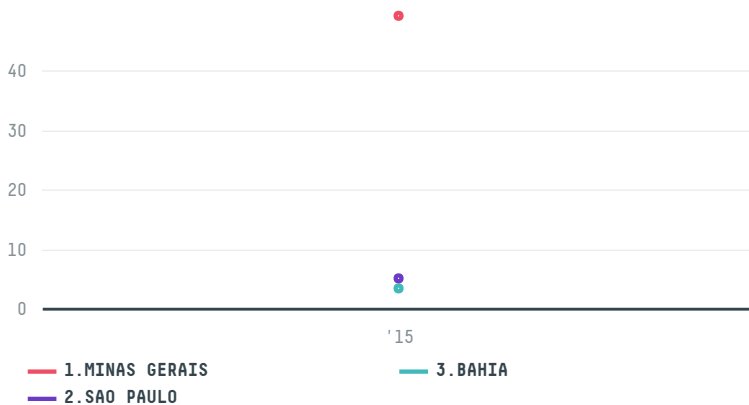

TOP DESTINATION COUNTRIES OF COFFEE IMPORTED BY ATLANTIC USA INC (EXP-0203/15):