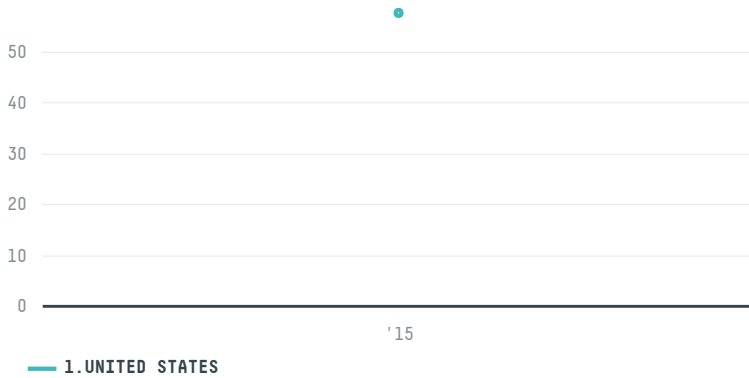

TOP DESTINATION COUNTRIES OF COFFEE IMPORTED BY ATLANTIC USA INC (EXP-0203/15):