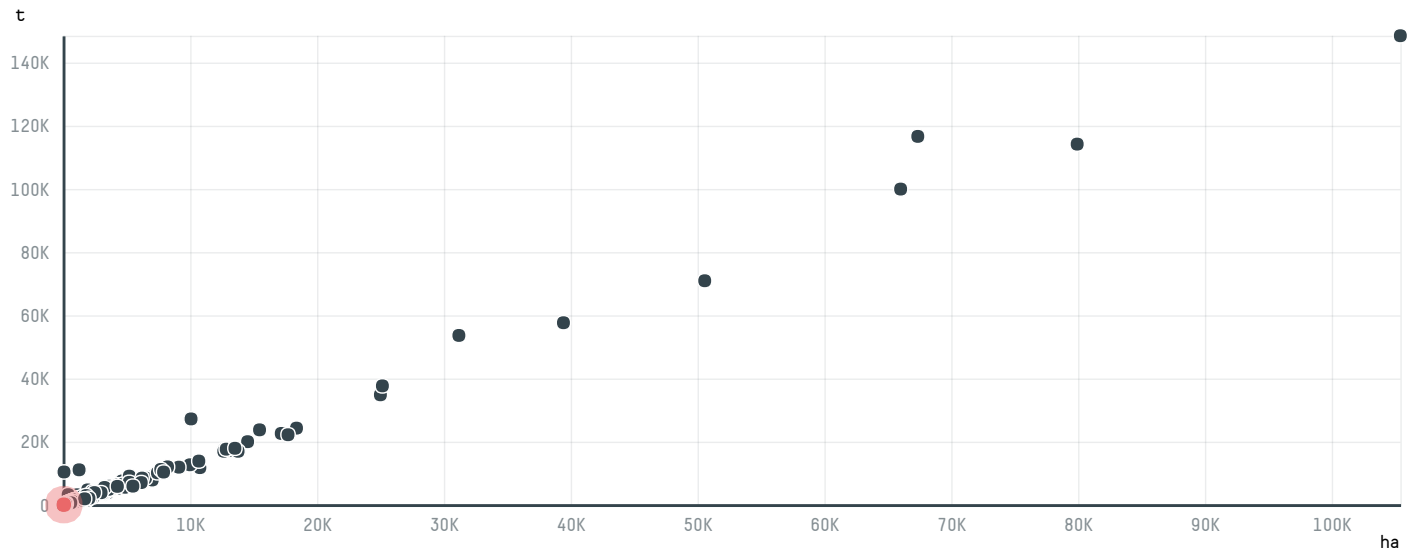

COMPARING COMPANIES IMPORTING COFFEE FROM BRAZIL IN 2015

Trase is a partnership between

In collaboration with

and many other organizations and individuals.

Donors

[Terms of Use](#) · [Privacy policy](#) · [Cookie policy](#) · [Contact us](#)