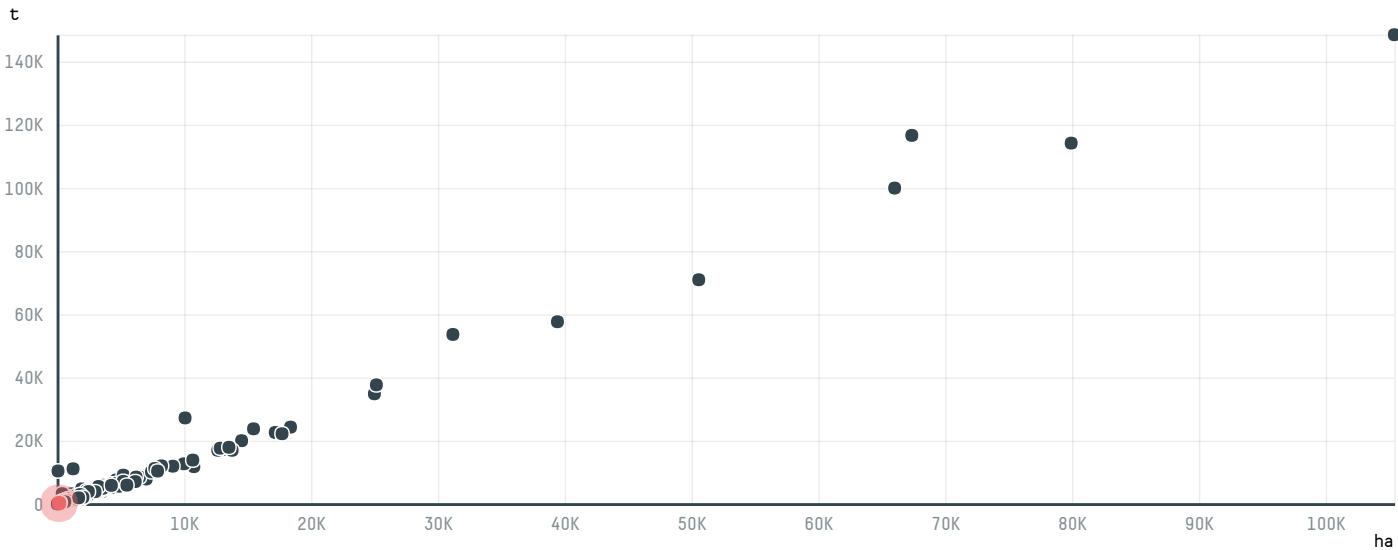

trase

KONINKLIJKE DOUWE EGBERTS BV (EXP- 0994/14E)

| ACTIVITY | COMMODITY | COUNTRY | YEAR |
|-----------------|---------------|---------------|-------------|
| Importer | Coffee | Brazil | 2015 |

KONINKLIJKE DOUWE EGBERTS BV (EXP-0994/14E) was the 524th largest importer of coffee from BRAZIL in 2015, accounting for 216 tons. As an importer, KONINKLIJKE DOUWE EGBERTS BV (EXP-0994/14E) sources from 6 municipalities, or 1% of the coffee production municipalities. The main destination of the coffee imported by KONINKLIJKE DOUWE EGBERTS BV (EXP-0994/14E) is RUSSIAN FEDERATION, accounting for 100% of the total.

TOP DESTINATION COUNTRIES OF COFFEE IMPORTED BY KONINKLIJKE DOUWE EGBERTS BV (EXP-0994/14E):

□ N/A <5K >5K >100K >300K >1M

COMPARING COMPANIES IMPORTING COFFEE FROM BRAZIL IN 2015

Trase is a partnership between