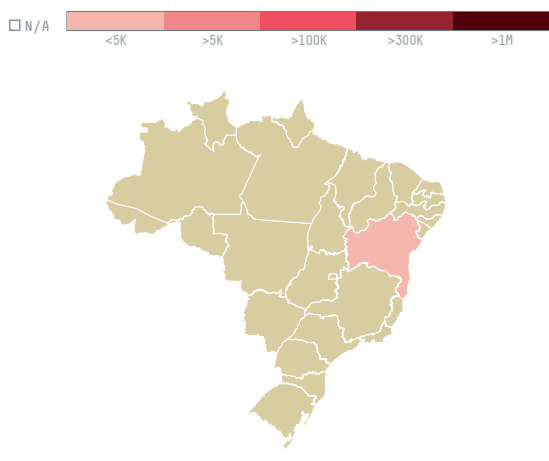

trase

KONINKLIJKE DOUWE EGBERTS BV (EXP- 0994/14E)

| ACTIVITY | COMMODITY | COUNTRY | YEAR |
|-----------------|---------------|---------------|-------------|
| Importer | Coffee | Brazil | 2015 |

KONINKLIJKE DOUWE EGBERTS BV (EXP-0994/14E) was the 524th largest importer of coffee from BRAZIL in 2015, accounting for 216 tons. As an importer, KONINKLIJKE DOUWE EGBERTS BV (EXP-0994/14E) sources from 6 municipalities, or 1% of the coffee production municipalities. The main destination of the coffee imported by KONINKLIJKE DOUWE EGBERTS BV (EXP-0994/14E) is RUSSIAN FEDERATION, accounting for 100% of the total.

TOP DESTINATION COUNTRIES OF COFFEE IMPORTED BY KONINKLIJKE DOUWE EGBERTS BV (EXP-0994/14E):

□ N/A <5K >5K >100K >300K >1M

COMPARING COMPANIES IMPORTING COFFEE FROM BRAZIL IN 2015

Trase is a partnership between