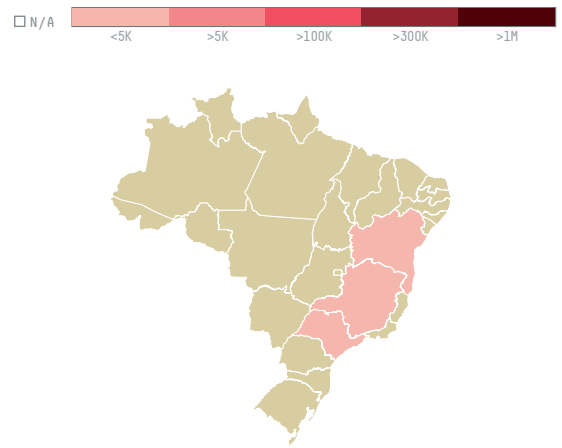

trase

KONINKLIJKE DOUWE EGBERTS BV (EXP- 0989/14E)

ACTIVITY	COMMODITY	COUNTRY	YEAR
Importer	Coffee	Brazil	2015

KONINKLIJKE DOUWE EGBERTS BV (EXP-0989/14E) was the 784th largest importer of coffee from BRAZIL in 2015, accounting for 108 tons. As an importer, KONINKLIJKE DOUWE EGBERTS BV (EXP-0989/14E) sources from 49 municipalities, or 6% of the coffee production municipalities. The main destination of the coffee imported by KONINKLIJKE DOUWE EGBERTS BV (EXP-0989/14E) is GERMANY, accounting for 100% of the total.

TOP DESTINATION COUNTRIES OF COFFEE IMPORTED BY KONINKLIJKE DOUWE EGBERTS BV (EXP-0989/14E):

COMPARING COMPANIES IMPORTING COFFEE FROM BRAZIL IN 2015

Trase is a partnership between

In collaboration with

and many other organizations and individuals.