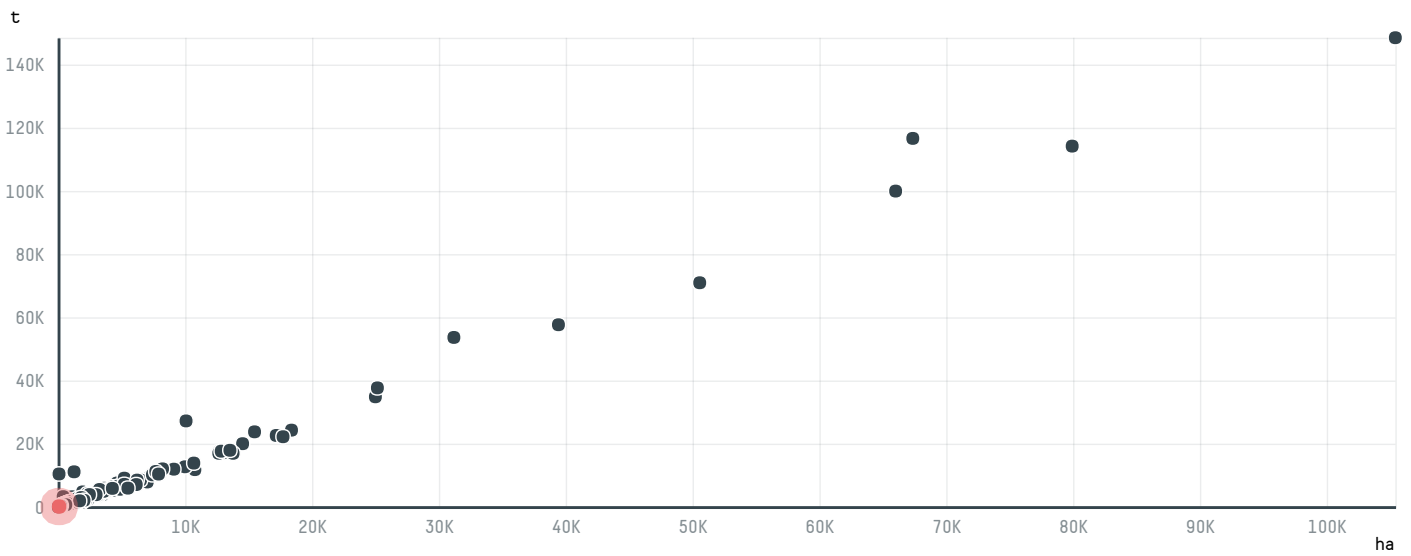

trase

KONINKLIJKE DOUWE EGBERTS BV (EXP- 0989/14E)

ACTIVITY	COMMODITY	COUNTRY	YEAR
Importer	Coffee	Brazil	2015

KONINKLIJKE DOUWE EGBERTS BV (EXP-0989/14E) was the 784th largest importer of coffee from BRAZIL in 2015, accounting for 108 tons. As an importer, KONINKLIJKE DOUWE EGBERTS BV (EXP-0989/14E) sources from 49 municipalities, or 6% of the coffee production municipalities. The main destination of the coffee imported by KONINKLIJKE DOUWE EGBERTS BV (EXP-0989/14E) is GERMANY, accounting for 100% of the total.

TOP DESTINATION COUNTRIES OF COFFEE IMPORTED BY KONINKLIJKE DOUWE EGBERTS BV (EXP-0989/14E):

COMPARING COMPANIES IMPORTING COFFEE FROM BRAZIL IN 2015

Trase is a partnership between

In collaboration with

and many other organizations and individuals.