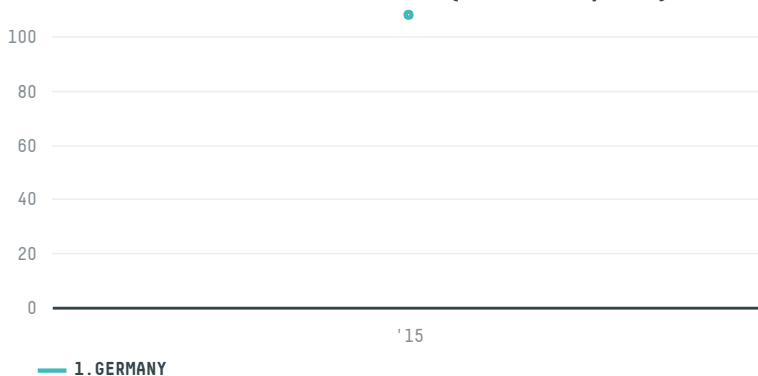

TOP DESTINATION COUNTRIES OF COFFEE IMPORTED BY KONINKLIJKE DOUWE EGBERTS BV (EXP-0989/14E):