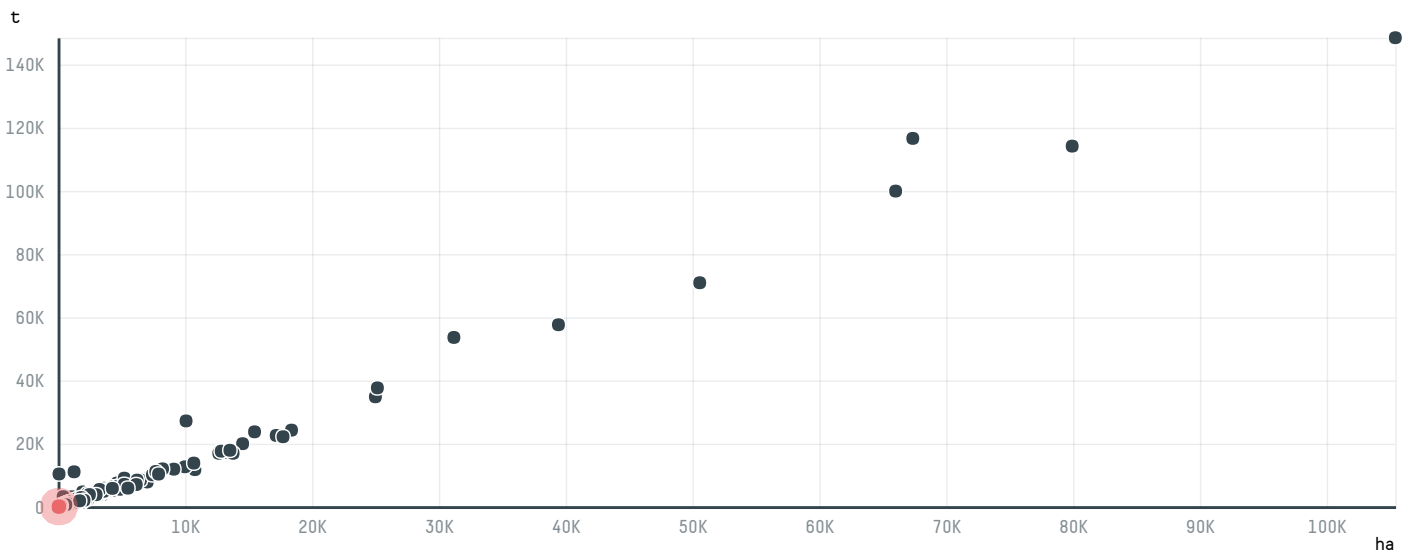

COMPARING COMPANIES IMPORTING COFFEE FROM BRAZIL IN 2015

Trase is a partnership between

In collaboration with

and many other organizations and individuals.

Donors

[Terms of Use](#) · [Privacy policy](#) · [Cookie policy](#) · [Contact us](#)

This website uses cookies to provide you with an improved user experience. By continuing to browse this site, you consent to the use of cookies and similar technologies. Please visit our [privacy policy](#) for further details.

I AGREE