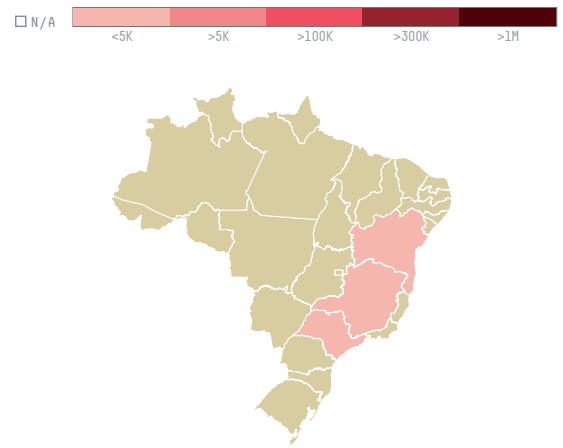

## GOLLUCKE + ROTHFOS GMBH (EXP-0700/14B)

ACTIVITY	COMMODITY	COUNTRY	YEAR
<b>Importer</b>	<b>Coffee</b>	<b>Brazil</b>	<b>2015</b>

GOLLUCKE + ROTHFOS GMBH (EXP-0700/14B) was the 779th largest importer of coffee from BRAZIL in 2015, accounting for 108 tons. As an importer, GOLLUCKE + ROTHFOS GMBH (EXP-0700/14B) sources from 49 municipalities, or 6% of the coffee production municipalities. The main destination of the coffee imported by GOLLUCKE + ROTHFOS GMBH (EXP-0700/14B) is GERMANY, accounting for 100% of the total.

### TOP DESTINATION COUNTRIES OF COFFEE IMPORTED BY GOLLUCKE + ROTHFOS GMBH (EXP-0700/14B):

□ N/A  <5K  >5K  >100K  >300K  >1M