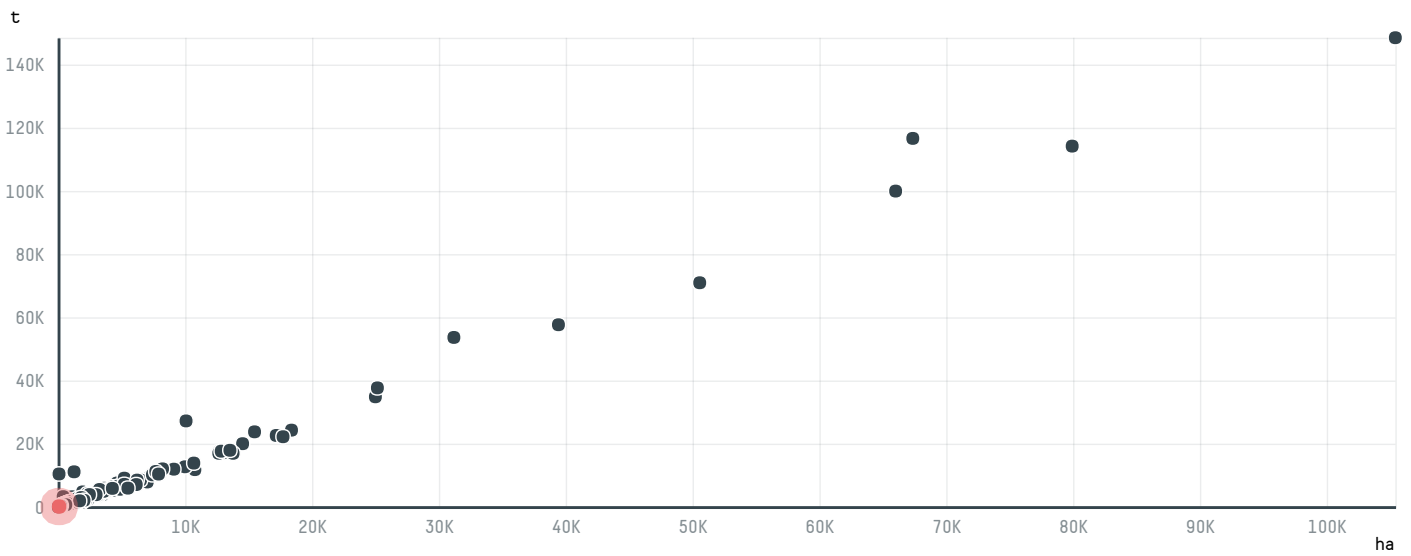

trase

GOLLUCKE + ROTHFOS GMBH (EXP-0651/14)

ACTIVITY	COMMODITY	COUNTRY	YEAR
Importer	Coffee	Brazil	2015

GOLLUCKE + ROTHFOS GMBH (EXP-0651/14) was the 773rd largest importer of coffee from BRAZIL in 2015, accounting for 108 tons. As an importer, GOLLUCKE + ROTHFOS GMBH (EXP-0651/14) sources from 49 municipalities, or 6% of the coffee production municipalities. The main destination of the coffee imported by GOLLUCKE + ROTHFOS GMBH (EXP-0651/14) is GERMANY, accounting for 100% of the total.

TOP DESTINATION COUNTRIES OF COFFEE IMPORTED BY GOLLUCKE + ROTHFOS GMBH (EXP-0651/14):

□ N/A <5K >5K >100K >300K >1M

COMPARING COMPANIES IMPORTING COFFEE FROM BRAZIL IN 2015

Trase is a partnership between