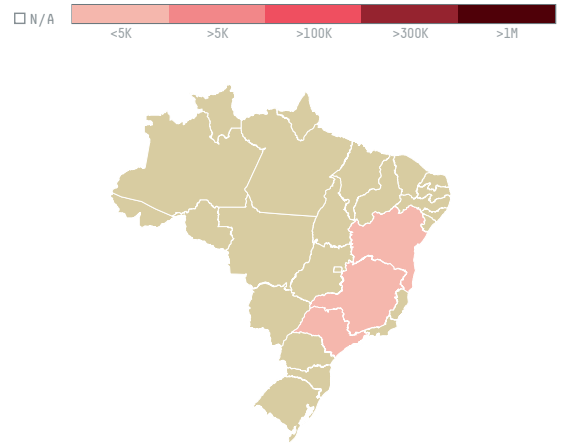

trase

GOLLUCKE + ROTHFOS GMBH (EXP-0651/14)

ACTIVITY	COMMODITY	COUNTRY	YEAR
Importer	Coffee	Brazil	2015

GOLLUCKE + ROTHFOS GMBH (EXP-0651/14) was the 773rd largest importer of coffee from BRAZIL in 2015, accounting for 108 tons. As an importer, GOLLUCKE + ROTHFOS GMBH (EXP-0651/14) sources from 49 municipalities, or 6% of the coffee production municipalities. The main destination of the coffee imported by GOLLUCKE + ROTHFOS GMBH (EXP-0651/14) is GERMANY, accounting for 100% of the total.

TOP DESTINATION COUNTRIES OF COFFEE IMPORTED BY GOLLUCKE + ROTHFOS GMBH (EXP-0651/14):

□ N/A <5K >5K >100K >300K >1M

COMPARING COMPANIES IMPORTING COFFEE FROM BRAZIL IN 2015

Trase is a partnership between