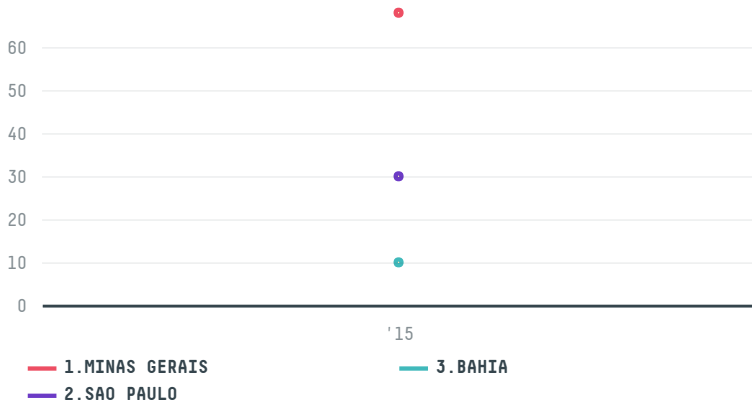

COMPARING COMPANIES IMPORTING COFFEE FROM BRAZIL IN 2015

Trase is a partnership between

In collaboration with

and many other organizations and individuals.

Donors

[Terms of Use](#) · [Privacy policy](#) · [Cookie policy](#) · [Contact us](#)

This website uses cookies to provide you with an improved user experience. By continuing to browse this site, you consent to the use of cookies and similar technologies. Please visit our [privacy policy](#) for further details.

I AGREE