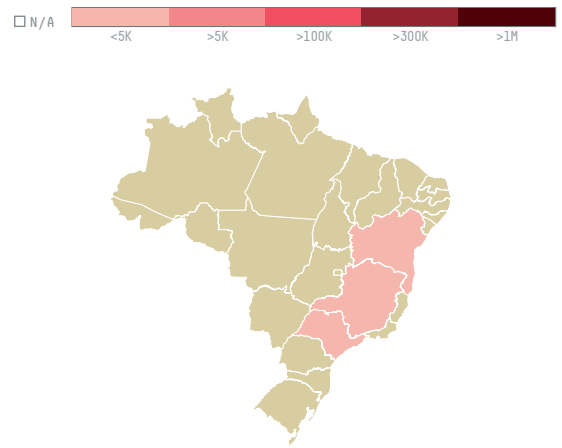

## GOLLUCKE + ROTHFOS GMBH (EXP-0650/14)

ACTIVITY	COMMODITY	COUNTRY	YEAR
<b>Importer</b>	<b>Coffee</b>	<b>Brazil</b>	<b>2015</b>

GOLLUCKE + ROTHFOS GMBH (EXP-0650/14) was the 781st largest importer of coffee from BRAZIL in 2015, accounting for 108 tons. As an importer, GOLLUCKE + ROTHFOS GMBH (EXP-0650/14) sources from 49 municipalities, or 6% of the coffee production municipalities. The main destination of the coffee imported by GOLLUCKE + ROTHFOS GMBH (EXP-0650/14) is GERMANY, accounting for 100% of the total.

### TOP DESTINATION COUNTRIES OF COFFEE IMPORTED BY GOLLUCKE + ROTHFOS GMBH (EXP-0650/14):

□ N/A  <5K  >5K  >100K  >300K  >1M