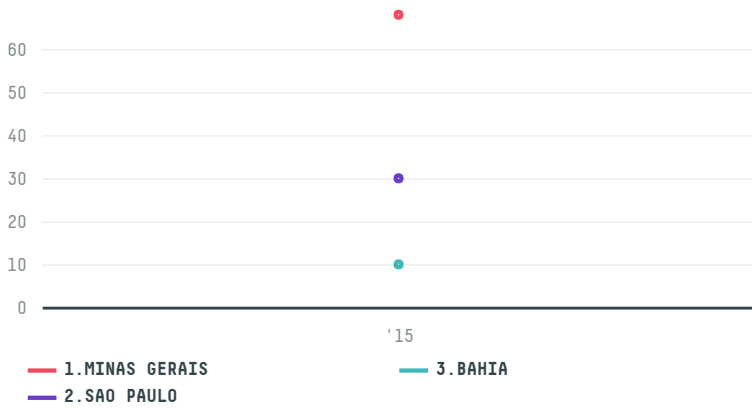

COMPARING COMPANIES IMPORTING COFFEE FROM BRAZIL IN 2015

Trase is a partnership between

In collaboration with

and many other organizations and individuals.

Donors

[Terms of Use](#) · [Privacy policy](#) · [Cookie policy](#) · [Contact us](#)

This website uses cookies to provide you with an improved user experience. By continuing to browse this site, you consent to the use of cookies and similar technologies. Please visit our [privacy policy](#) for further details.

I AGREE