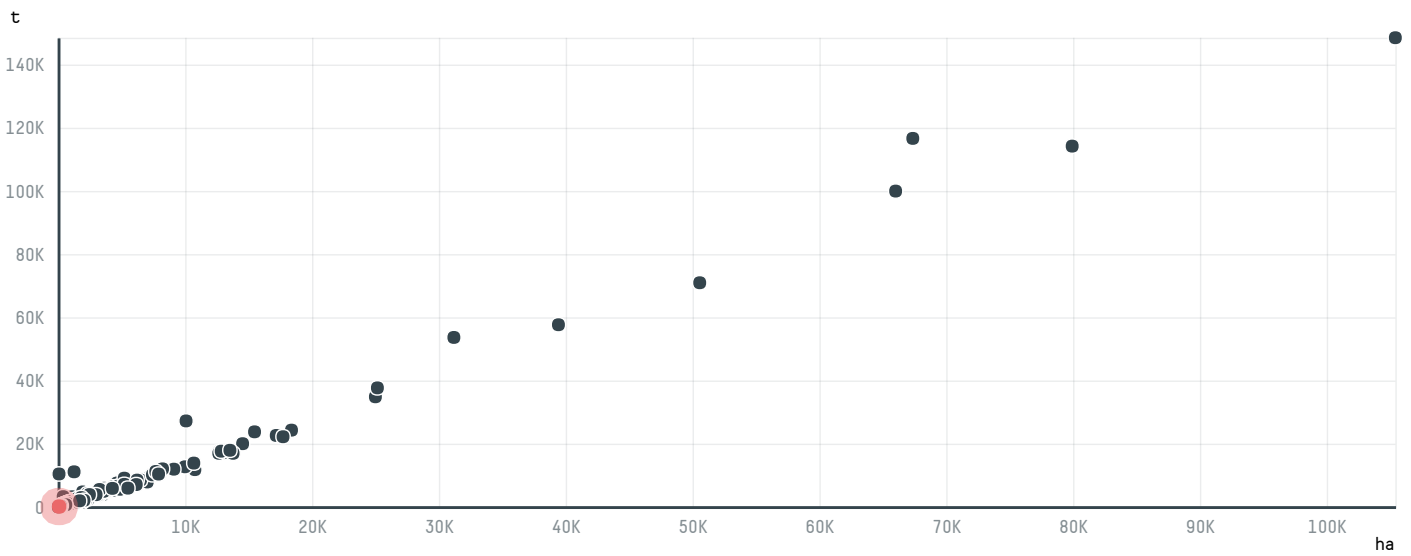

COMPARING COMPANIES IMPORTING COFFEE FROM BRAZIL IN 2015

Trase is a partnership between

In collaboration with

and many other organizations and individuals.

Donors

[Terms of Use](#) · [Privacy policy](#) · [Cookie policy](#) · [Contact us](#)

This website uses cookies to provide you with an improved user experience. By continuing to browse this site, you consent to the use of cookies and similar technologies. Please visit our [privacy policy](#) for further details.

I AGREE