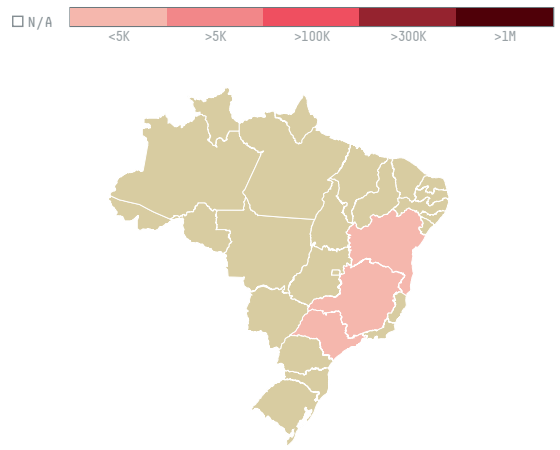

## GEBR. WESTHOFF GMBH & CO. ROH & ROSTKAFFEE KG (EXP-0667)

ACTIVITY	COMMODITY	COUNTRY	YEAR
Importer	Coffee	Brazil	2015

GEBR. WESTHOFF GMBH & CO. ROH & ROSTKAFFEE KG (EXP-0667) was the 505th largest importer of coffee from BRAZIL in 2015, accounting for 216 tons. As an importer, GEBR. WESTHOFF GMBH & CO. ROH & ROSTKAFFEE KG (EXP-0667) sources from 49 municipalities, or 6% of the coffee production municipalities. The main destination of the coffee imported by GEBR. WESTHOFF GMBH & CO. ROH & ROSTKAFFEE KG (EXP-0667) is GERMANY, accounting for 100% of the total.

### TOP DESTINATION COUNTRIES OF COFFEE IMPORTED BY GEBR. WESTHOFF GMBH & CO. ROH & ROSTKAFFEE KG (EXP-0667):

□ N/A  <5K  >5K  >100K  >300K  >1M

COMPARING COMPANIES IMPORTING COFFEE FROM BRAZIL IN 2015

Trase is a partnership between