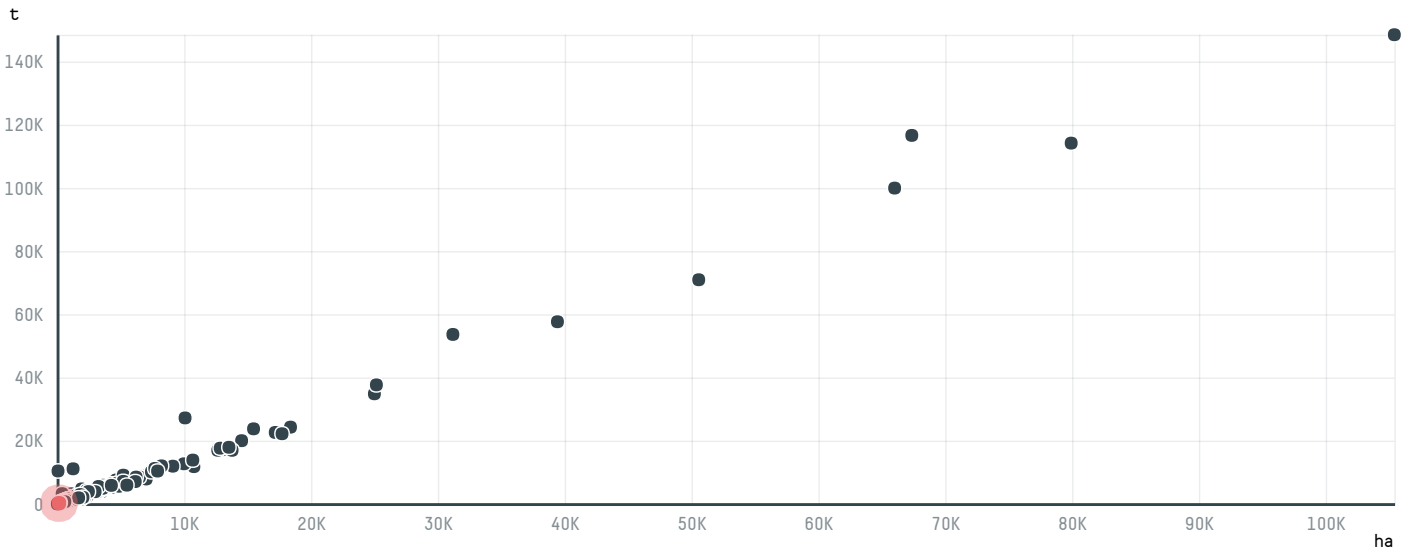

### TOP DESTINATION COUNTRIES OF COFFEE IMPORTED BY GEBR. WESTHOFF GMBH & CO. ROH & ROSTKAFFEE KG (EXP-0667):

□ N/A  <5K  >5K  >100K  >300K  >1M

COMPARING COMPANIES IMPORTING COFFEE FROM BRAZIL IN 2015

Trase is a partnership between