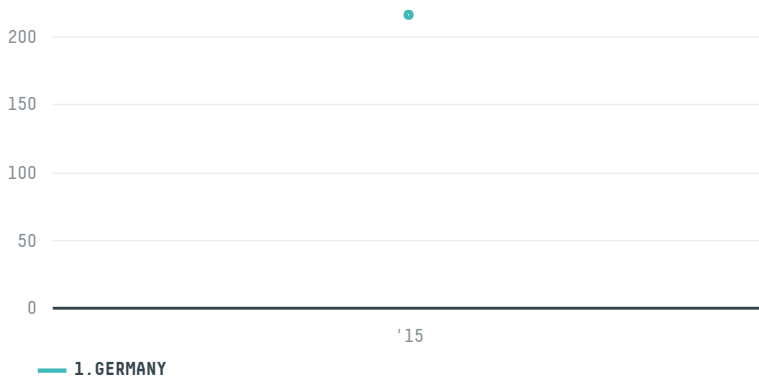

TOP DESTINATION COUNTRIES OF COFFEE IMPORTED BY GEBR. WESTHOFF GMBH & CO. ROH & ROSTKAFFEE KG (EXP-0667):