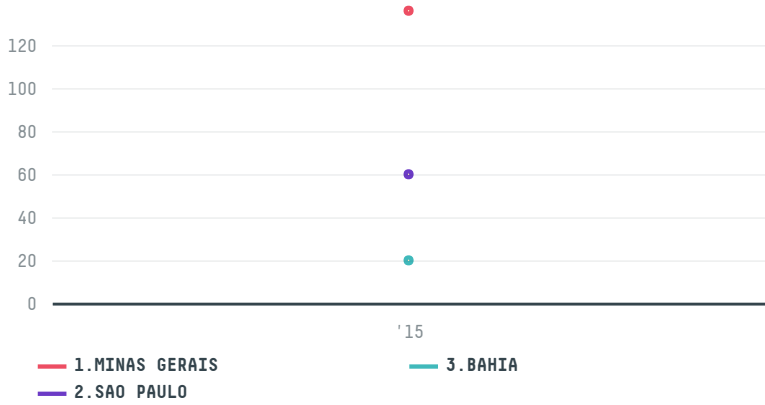

COMPARING COMPANIES IMPORTING COFFEE FROM BRAZIL IN 2015

Trase is a partnership between

In collaboration with

and many other organizations and individuals.

Donors

[Terms of Use](#) · [Privacy policy](#) · [Cookie policy](#) · [Contact us](#)

This website uses cookies to provide you with an improved user experience. By continuing to browse this site, you consent to the use of cookies and similar technologies. Please visit our [privacy policy](#) for further details.

I AGREE