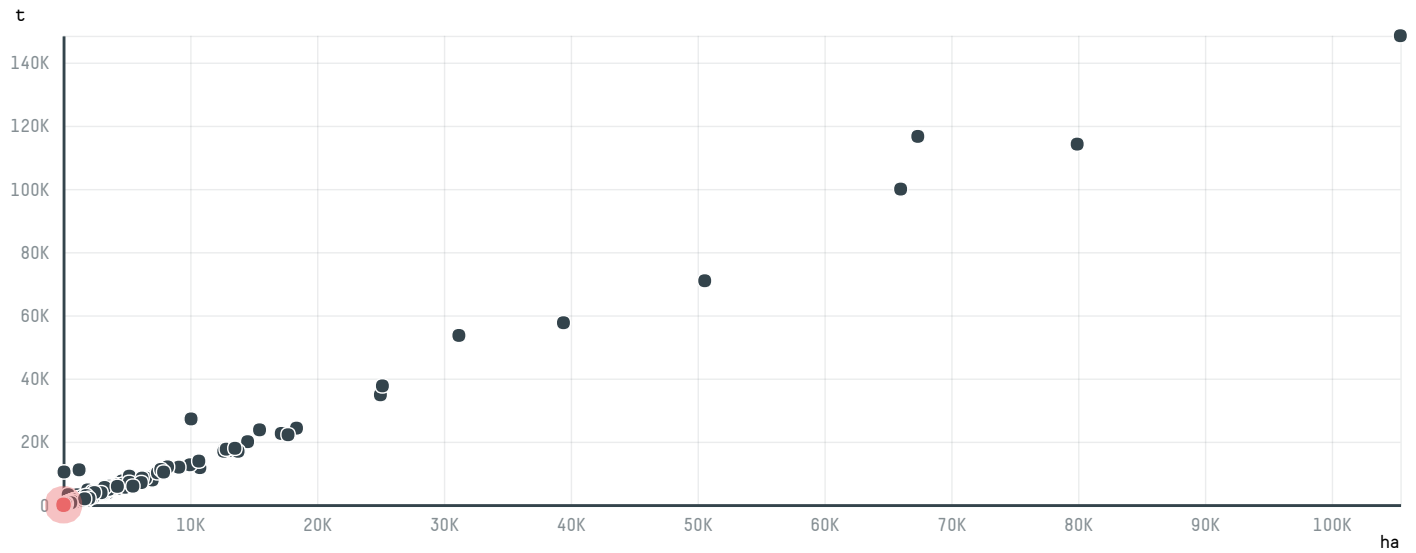

COMPARING COMPANIES IMPORTING COFFEE FROM BRAZIL IN 2015

Trase is a partnership between

In collaboration with

and many other organizations and individuals.

Donors

[Terms of Use](#) · [Privacy policy](#) · [Cookie policy](#) · [Contact us](#)