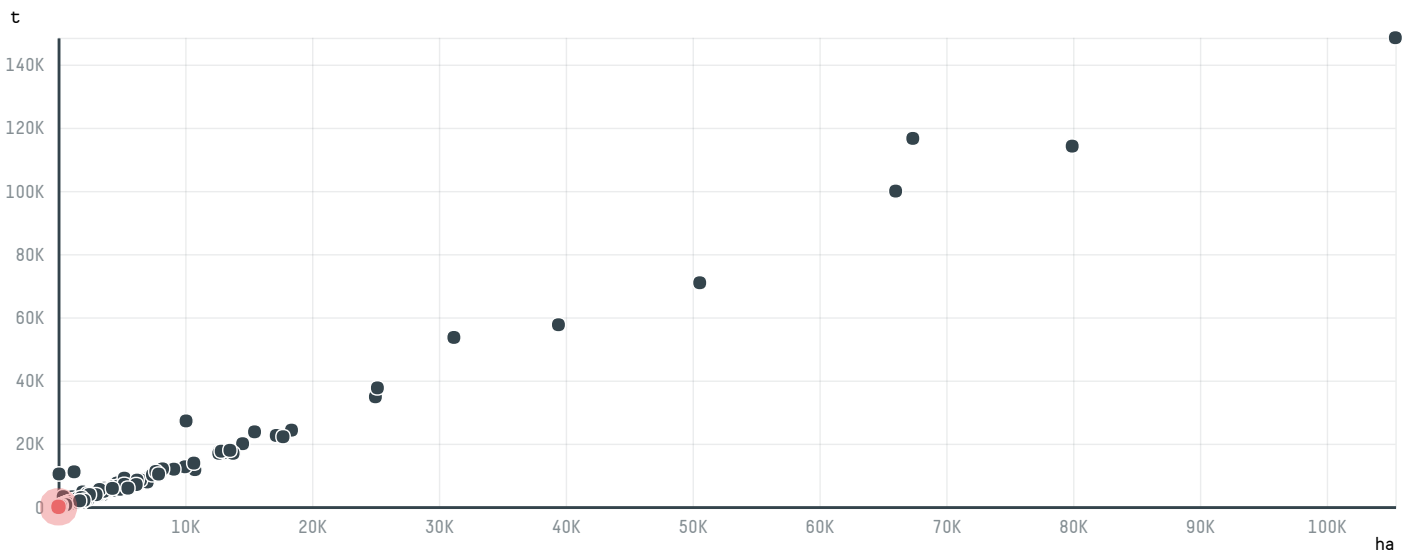

COMPARING COMPANIES IMPORTING COFFEE FROM BRAZIL IN 2015

Trase is a partnership between

In collaboration with

and many other organizations and individuals.

Donors

[Terms of Use](#) · [Privacy policy](#) · [Cookie policy](#) · [Contact us](#)

This website uses cookies to provide you with an improved user experience. By continuing to browse this site, you consent to the use of cookies and similar technologies. Please visit our [privacy policy](#) for further details.

I AGREE