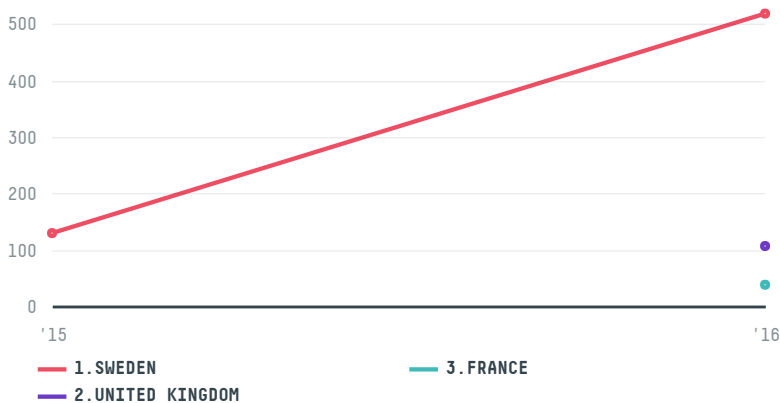

trase

SOCADEC S.A

ACTIVITY: **Importer**
COMMODITY: **Coffee**
COUNTRY: **Brazil**
YEAR: **2016**

SOCADEC S.A was the 253rd largest importer of coffee from BRAZIL in 2016, accounting for 665 tons. This is a 347% increase vs the previous year. As an importer, SOCADEC S.A sources from 2 municipalities, or 0% of the coffee production municipalities. The main destination of the coffee imported by SOCADEC S.A is SWEDEN, accounting for 78% of the total.

TOP DESTINATION COUNTRIES OF COFFEE IMPORTED BY SOCADEC S.A:

Trase is a partnership between

In collaboration with

and many other organizations and individuals.

Donors

[Terms of Use](#) · [Privacy policy](#) · [Cookie policy](#) · [Contact us](#)