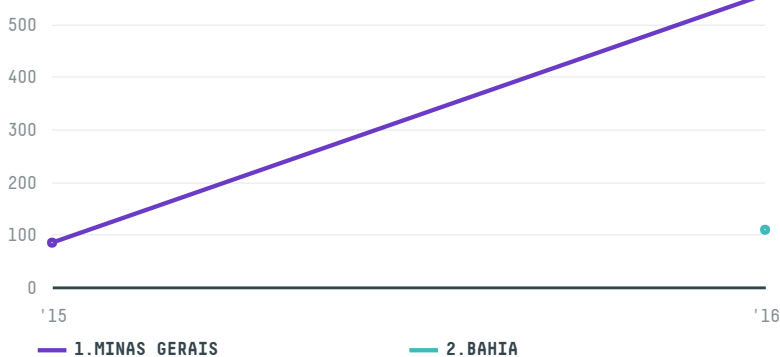

trase

SOCADEC S.A

ACTIVITY: **Importer**
COMMODITY: **Coffee**
COUNTRY: **Brazil**
YEAR: **2016**

SOCADEC S.A was the 253rd largest importer of coffee from BRAZIL in 2016, accounting for 665 tons. This is a 347% increase vs the previous year. As an importer, SOCADEC S.A sources from 2 municipalities, or 0% of the coffee production municipalities. The main destination of the coffee imported by SOCADEC S.A is SWEDEN, accounting for 78% of the total.

TOP DESTINATION COUNTRIES OF COFFEE IMPORTED BY SOCADEC S.A:

Trase is a partnership between

In collaboration with

and many other organizations and individuals.

Donors

[Terms of Use](#) · [Privacy policy](#) · [Cookie policy](#) · [Contact us](#)