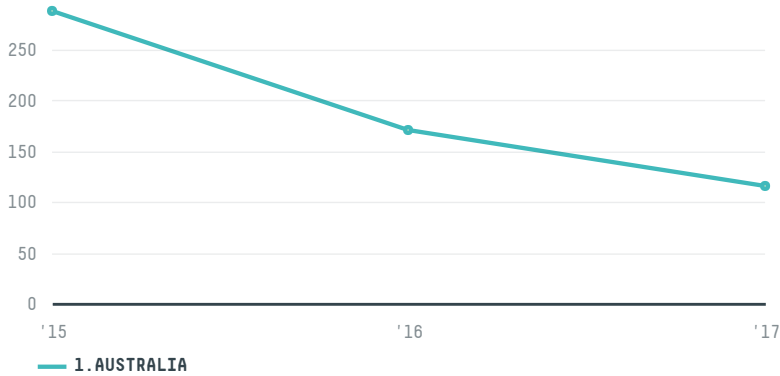

TOP DESTINATION COUNTRIES OF COFFEE IMPORTED BY COFI-COM TRADING PTY LTD.: