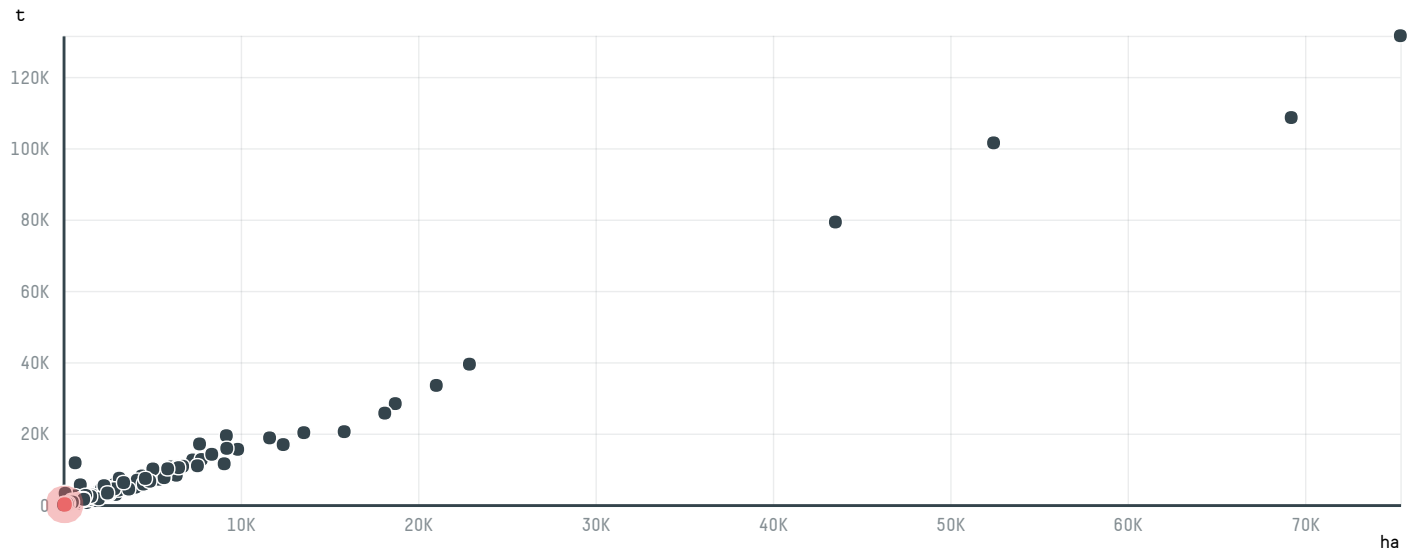

COMPARING COMPANIES IMPORTING COFFEE FROM BRAZIL IN 2017

Trase is a partnership between

In collaboration with

and many other organizations and individuals.

Donors

[Terms of Use](#) · [Privacy policy](#) · [Cookie policy](#) · [Contact us](#)