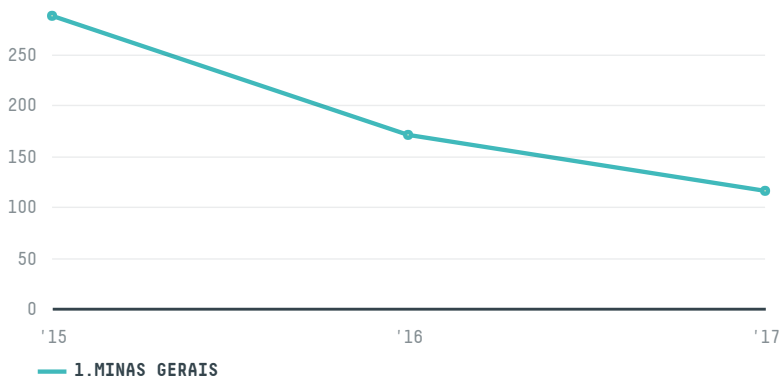

TOP DESTINATION COUNTRIES OF COFFEE IMPORTED BY COFI-COM TRADING PTY LTD.: