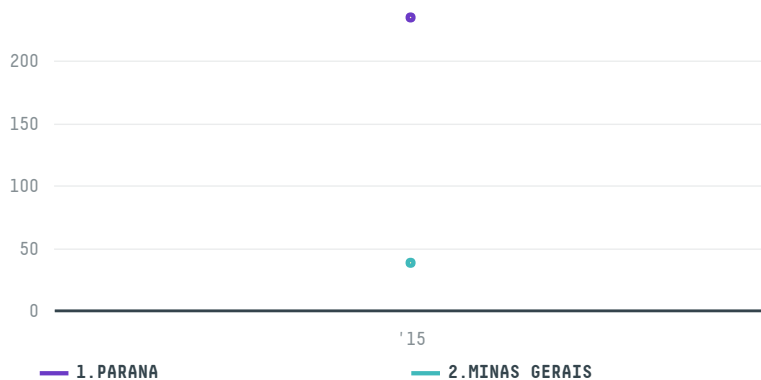

TOP DESTINATION COUNTRIES OF COFFEE IMPORTED BY INTERKOM S.P.A.: