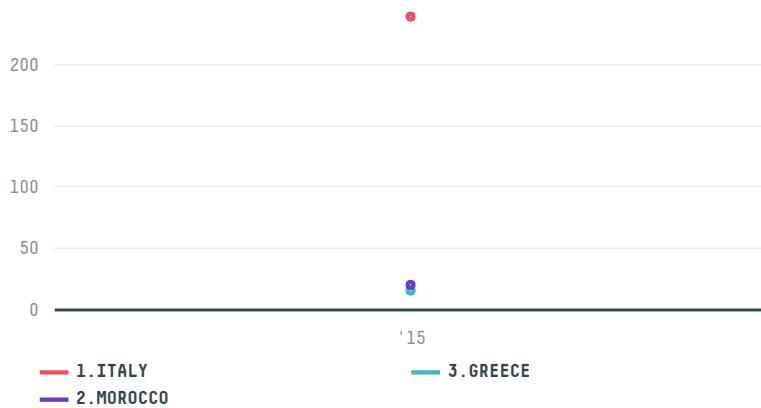

trase

INTERKOM S.P.A.

ACTIVITY: **Importer**
COMMODITY: **Coffee**
COUNTRY: **Brazil**
YEAR: **2015**

INTERKOM S.P.A. was the 436th largest importer of coffee from BRAZIL in 2015, accounting for 273 tons. As an importer, INTERKOM S.P.A. sources from 12 municipalities, or 1% of the coffee production municipalities. The main destination of the coffee imported by INTERKOM S.P.A. is ITALY, accounting for 87% of the total.

TOP DESTINATION COUNTRIES OF COFFEE IMPORTED BY INTERKOM S.P.A.:

Trase is a partnership between

In collaboration with

and many other organizations and individuals.

Donors

[Terms of Use](#) · [Privacy policy](#) · [Cookie policy](#) · [Contact us](#)