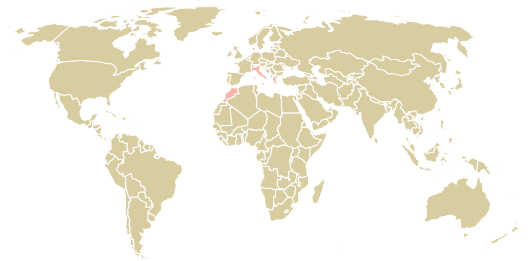

trase

INTERKOM S.P.A.

ACTIVITY: **Importer**
COMMODITY: **Coffee**
COUNTRY: **Brazil**
YEAR: **2015**

INTERKOM S.P.A. was the 436th largest importer of coffee from BRAZIL in 2015, accounting for 273 tons. As an importer, INTERKOM S.P.A. sources from 12 municipalities, or 1% of the coffee production municipalities. The main destination of the coffee imported by INTERKOM S.P.A. is ITALY, accounting for 87% of the total.

TOP DESTINATION COUNTRIES OF COFFEE IMPORTED BY INTERKOM S.P.A.:

Trase is a partnership between

In collaboration with

and many other organizations and individuals.

Donors

[Terms of Use](#) · [Privacy policy](#) · [Cookie policy](#) · [Contact us](#)