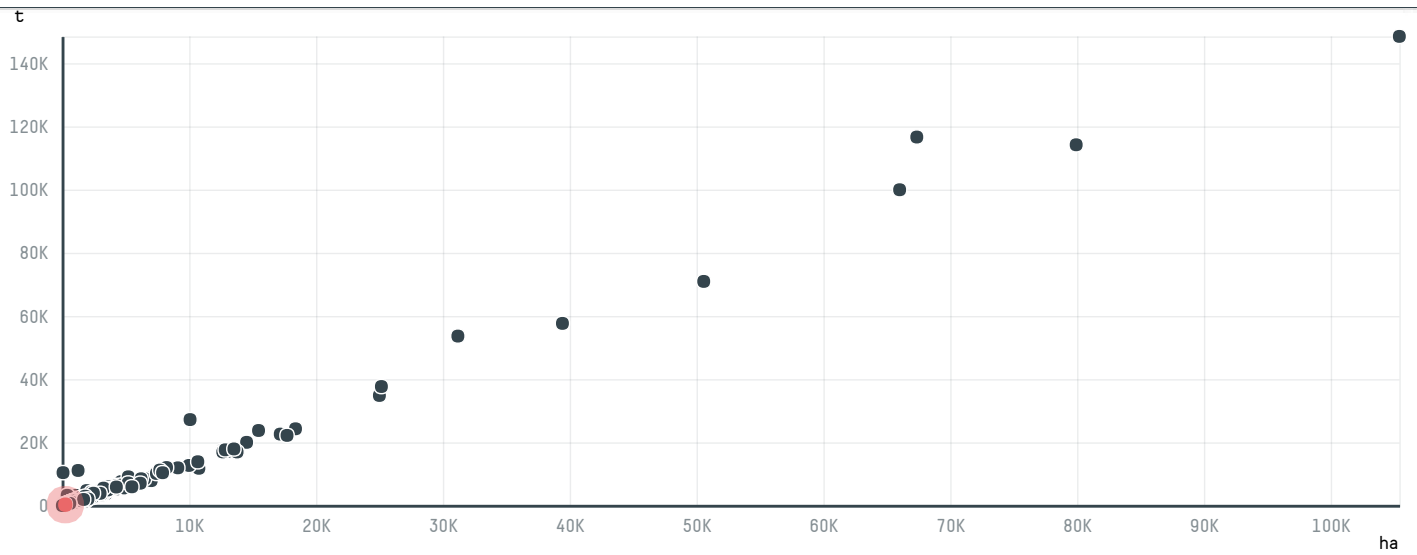

trase

INTERKOM S.P.A.

ACTIVITY: **Importer**
COMMODITY: **Coffee**
COUNTRY: **Brazil**
YEAR: **2015**

INTERKOM S.P.A. was the 436th largest importer of coffee from BRAZIL in 2015, accounting for 273 tons. As an importer, INTERKOM S.P.A. sources from 12 municipalities, or 1% of the coffee production municipalities. The main destination of the coffee imported by INTERKOM S.P.A. is ITALY, accounting for 87% of the total.

TOP DESTINATION COUNTRIES OF COFFEE IMPORTED BY INTERKOM S.P.A.:

Trase is a partnership between

In collaboration with

and many other organizations and individuals.

Donors

[Terms of Use](#) · [Privacy policy](#) · [Cookie policy](#) · [Contact us](#)