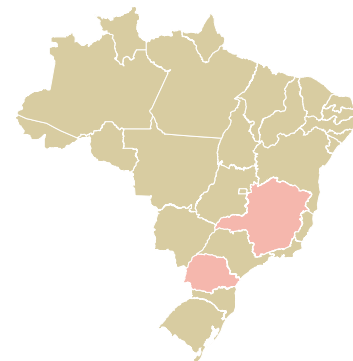

trase

INTERKOM S.P.A.

ACTIVITY: **Importer**
COMMODITY: **Coffee**
COUNTRY: **Brazil**
YEAR: **2015**

INTERKOM S.P.A. was the 436th largest importer of coffee from BRAZIL in 2015, accounting for 273 tons. As an importer, INTERKOM S.P.A. sources from 12 municipalities, or 1% of the coffee production municipalities. The main destination of the coffee imported by INTERKOM S.P.A. is ITALY, accounting for 87% of the total.

TOP DESTINATION COUNTRIES OF COFFEE IMPORTED BY INTERKOM S.P.A.:

Trase is a partnership between

In collaboration with

and many other organizations and individuals.

Donors

[Terms of Use](#) · [Privacy policy](#) · [Cookie policy](#) · [Contact us](#)