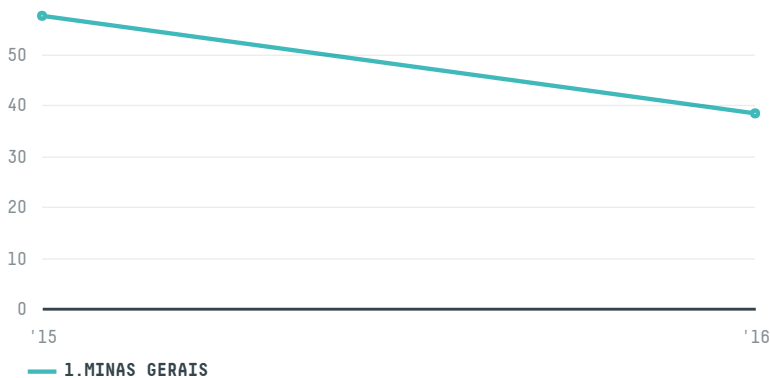

TOP DESTINATION COUNTRIES OF COFFEE IMPORTED BY TRISTCO TRADING PANAMA S.A.: