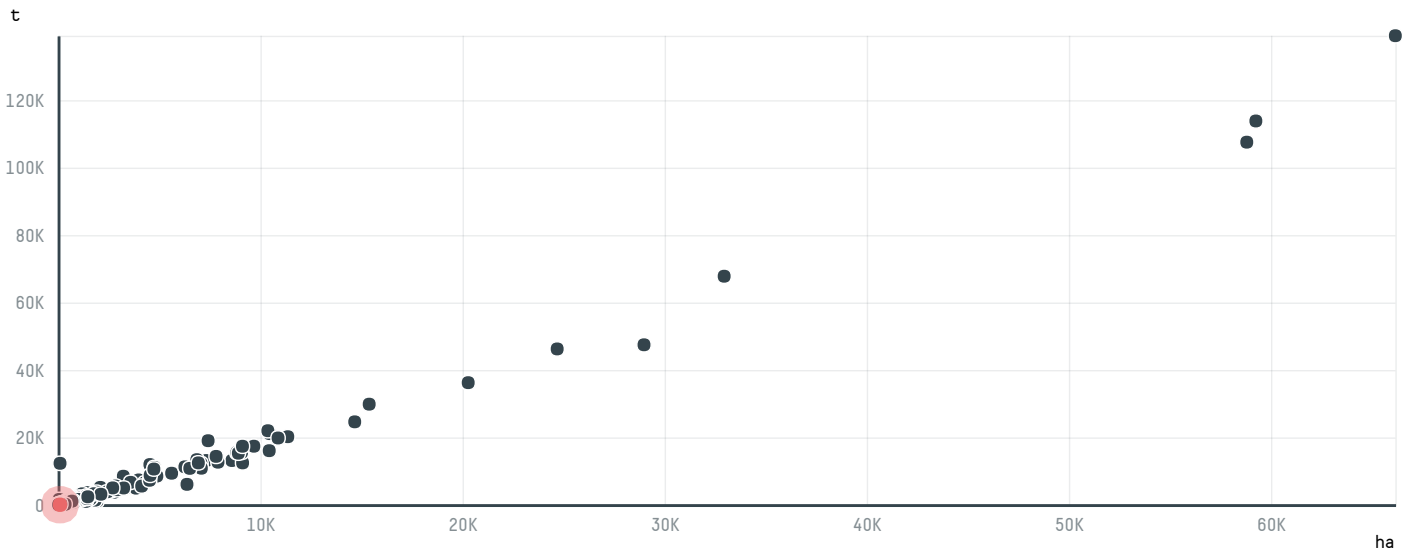

trase

TRISTCO TRADING PANAMA S.A.

ACTIVITY: **Importer**
COMMODITY: **Coffee**
COUNTRY: **Brazil**
YEAR: **2016**

TRISTCO TRADING PANAMA S.A. was the 1209th largest importer of coffee from BRAZIL in 2016, accounting for 38 tons. This is a 60% decrease vs the previous year. As an importer, TRISTCO TRADING PANAMA S.A. sources from 1 municipalities, or 0% of the coffee production municipalities. The main destination of the coffee imported by TRISTCO TRADING PANAMA S.A. is PORTUGAL, accounting for 100% of the total.

TOP DESTINATION COUNTRIES OF COFFEE IMPORTED BY TRISTCO TRADING PANAMA S.A.:

COMPARING COMPANIES IMPORTING COFFEE FROM BRAZIL IN 2016

Trase is a partnership between

In collaboration with

and many other organizations and individuals.