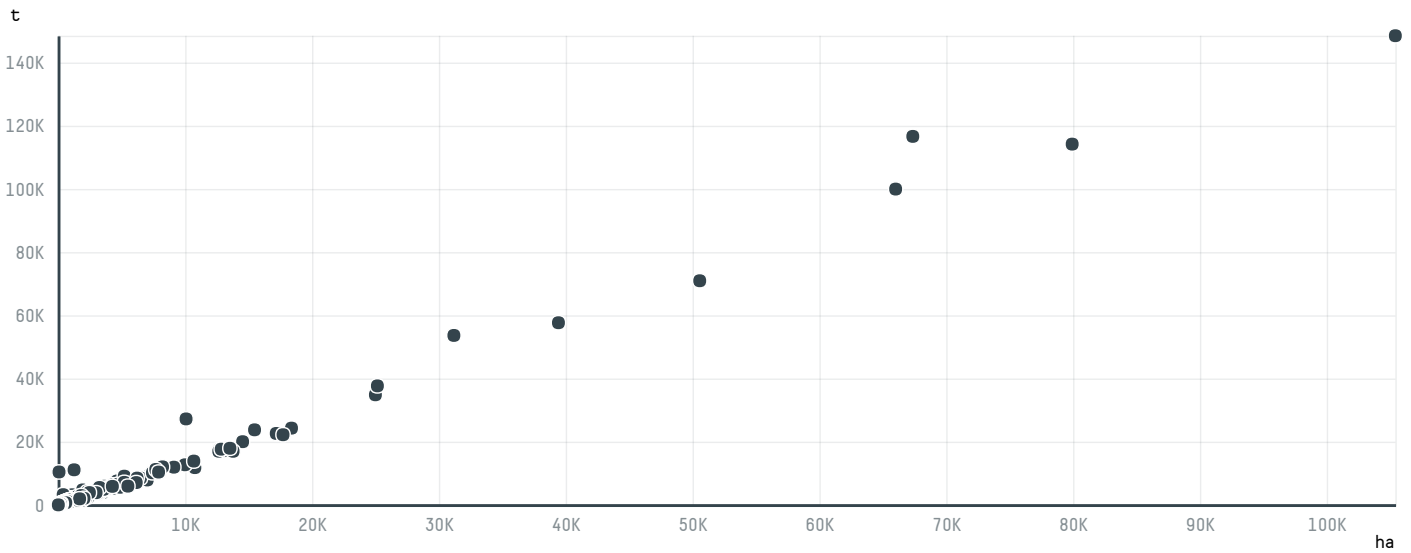

trase

MERCANTA LIMITED (SC-022/15)

ACTIVITY COMMODITY COUNTRY YEAR
Importer **Coffee** **Brazil** **2015**

MERCANTA LIMITED (SC-022/15) was the 1545th largest importer of coffee from BRAZIL in 2015, accounting for 14 tons. As an importer, MERCANTA LIMITED (SC-022/15) sources from 1 municipalities, or 0% of the coffee production municipalities. The main destination of the coffee imported by MERCANTA LIMITED (SC-022/15) is UNITED KINGDOM, accounting for 100% of the total.

TOP DESTINATION COUNTRIES OF COFFEE IMPORTED BY MERCANTA LIMITED (SC-022/15):

COMPARING COMPANIES IMPORTING COFFEE FROM BRAZIL IN 2015

Trase is a partnership between

In collaboration with

and many other organizations and individuals.