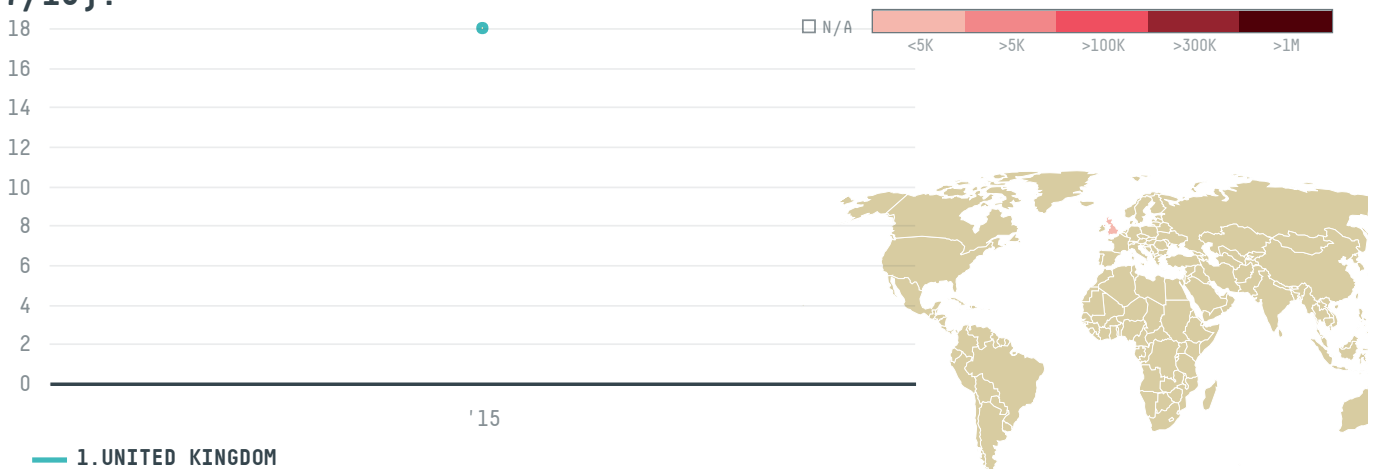

trase

MERCANTA LIMITED (SC-007/15)

ACTIVITY: **Importer** COMMODITY: **Coffee** COUNTRY: **Brazil**

YEAR: **2015**

MERCANTA LIMITED (SC-007/15) was the 1499th largest importer of coffee from BRAZIL in 2015, accounting for 18 tons. As an importer, MERCANTA LIMITED (SC-007/15) sources from 1 municipalities, or 0% of the coffee production municipalities. The main destination of the coffee imported by MERCANTA LIMITED (SC-007/15) is UNITED KINGDOM, accounting for 100% of the total.

TOP DESTINATION COUNTRIES OF COFFEE IMPORTED BY MERCANTA LIMITED (SC-007/15):

This website uses cookies to provide you with an improved user experience. By continuing to browse this site, you consent to the use of cookies and similar technologies. Please visit our [privacy policy](#) for further details.