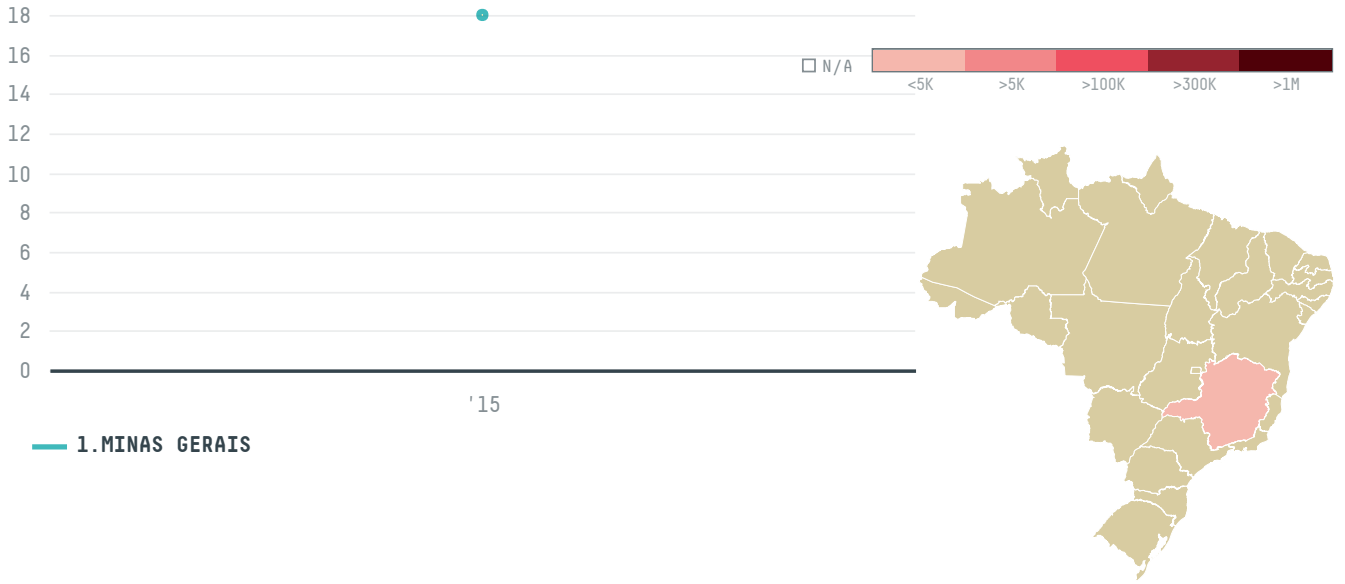

Trase is a partnership
between

In collaboration with

and many other organizations

Donors

This website uses cookies to provide you with an improved user experience. By continuing to browse this site, you consent to the use of cookies and similar technologies. Please visit our [privacy policy](#) for further details.

I AGREE