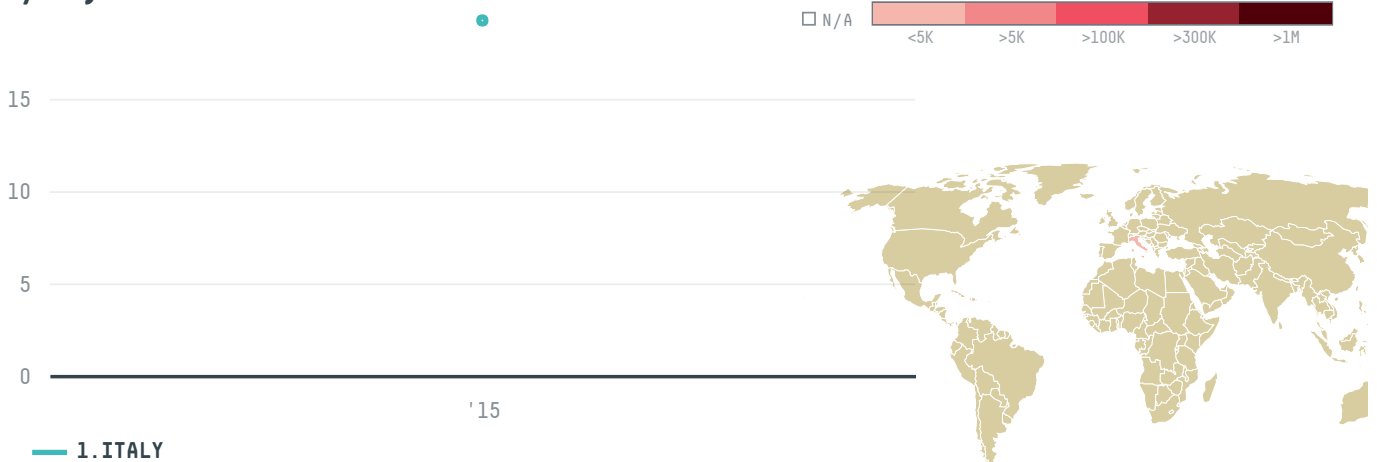

TOP DESTINATION COUNTRIES OF COFFEE IMPORTED BY BLASER TRADING AG (SC-012/15):

This website uses cookies to provide you with an improved user experience. By continuing to browse this site, you consent to the use of cookies and similar technologies. Please visit our [privacy policy](#) for further details.

I AGREE