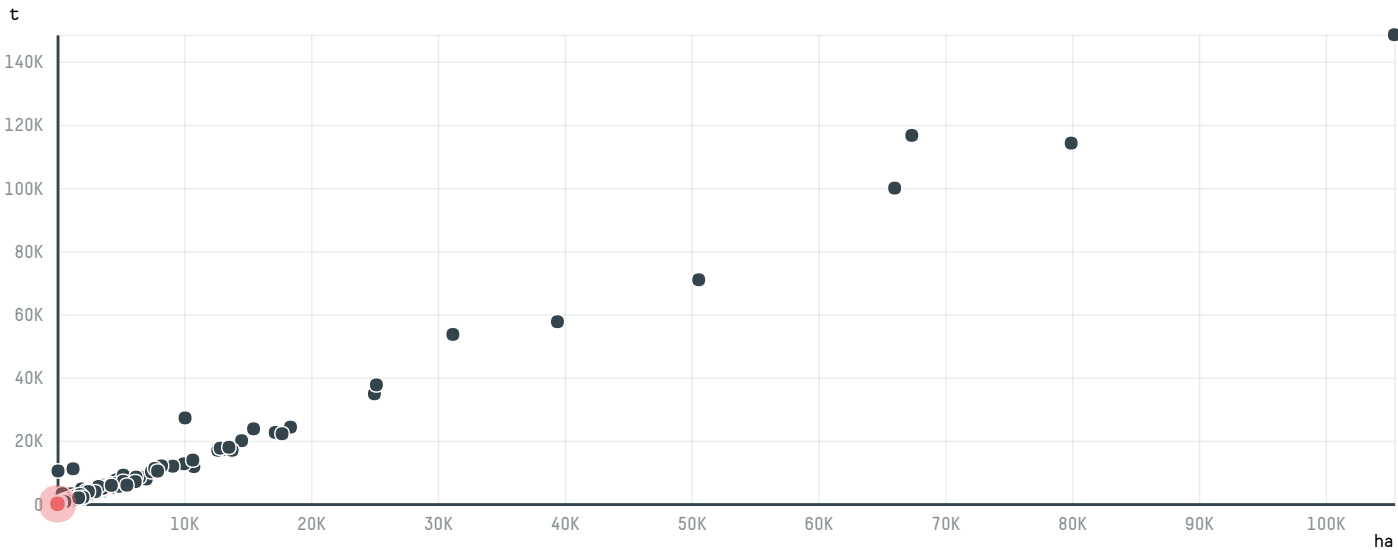

COMPARING COMPANIES IMPORTING COFFEE FROM BRAZIL IN 2015

Trase is a partnership between

In collaboration with

and many other organizations and individuals.

Donors

[Terms of Use](#) · [Privacy policy](#) · [Cookie policy](#) · [Contact us](#)

This website uses cookies to provide you with an improved user experience. By continuing to browse this site, you consent to the use of cookies and similar technologies. Please visit our [privacy policy](#) for further details.

I AGREE