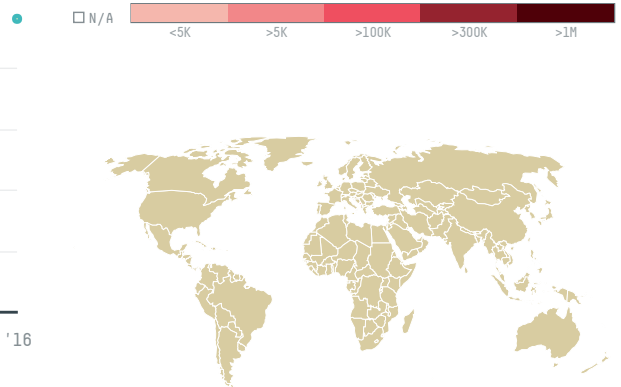

TOP DESTINATION COUNTRIES OF COFFEE IMPORTED BY PARIS DST DIVISION OF ECOM AGROINDUSTRIAL CORP. LTD: