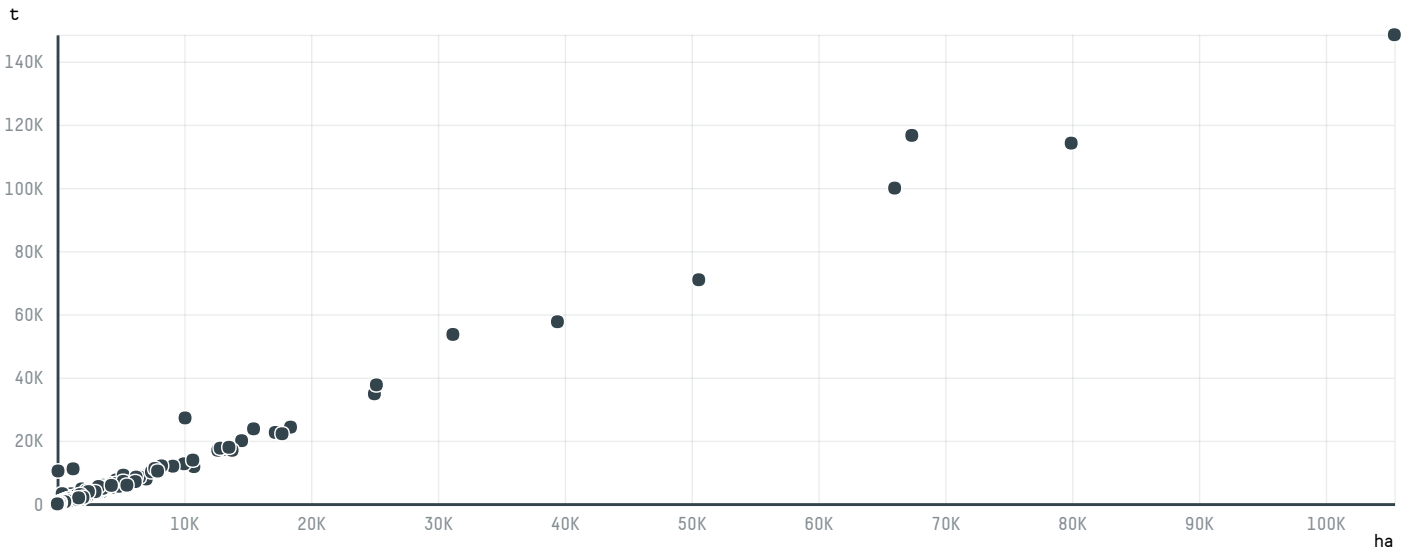

COMPARING COMPANIES IMPORTING COFFEE FROM BRAZIL IN 2015

Trase is a partnership between

In collaboration with

and many other organizations and individuals.

Donors

[Terms of Use](#) · [Privacy policy](#) · [Cookie policy](#) · [Contact us](#)

This website uses cookies to provide you with an improved user experience. By continuing to browse this site, you consent to the use of cookies and similar technologies. Please visit our [privacy policy](#) for further details.

I AGREE