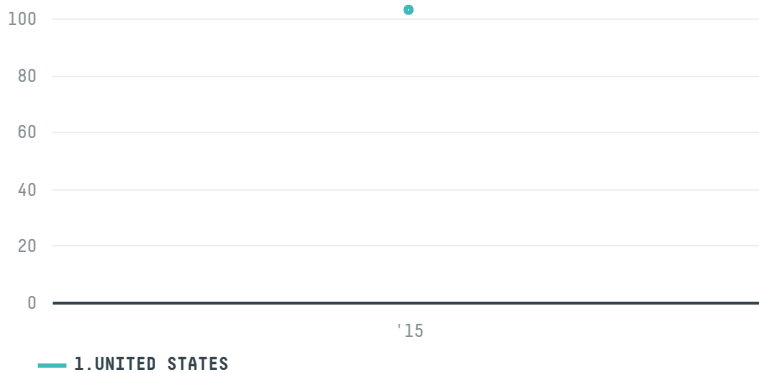

TOP DESTINATION COUNTRIES OF COFFEE IMPORTED BY VERKLIG INTERNATIONAL, INC.: