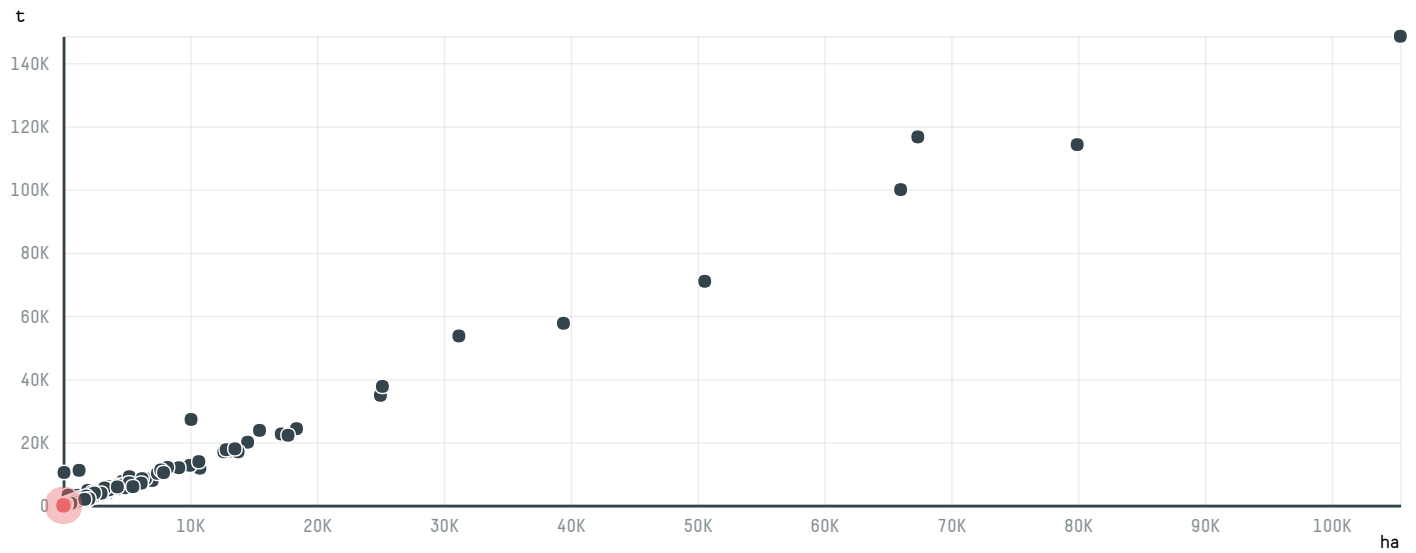

COMPARING COMPANIES IMPORTING COFFEE FROM BRAZIL IN 2015

Trase is a partnership between

In collaboration with

and many other organizations and individuals.

Donors

[Terms of Use](#) · [Privacy policy](#) · [Cookie policy](#) · [Contact us](#)