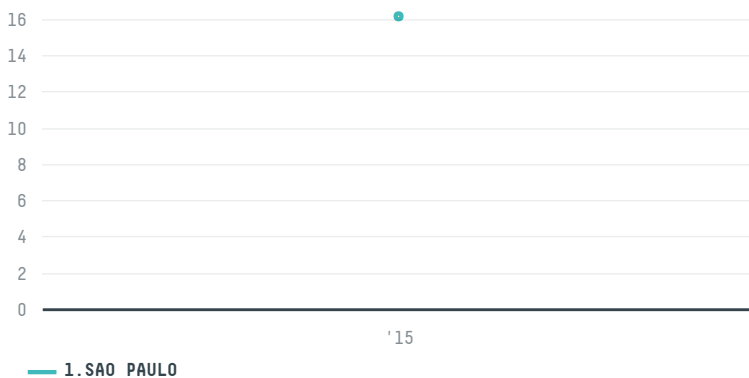

TOP DESTINATION COUNTRIES OF COFFEE IMPORTED BY MCS - USA (JA-153/15):