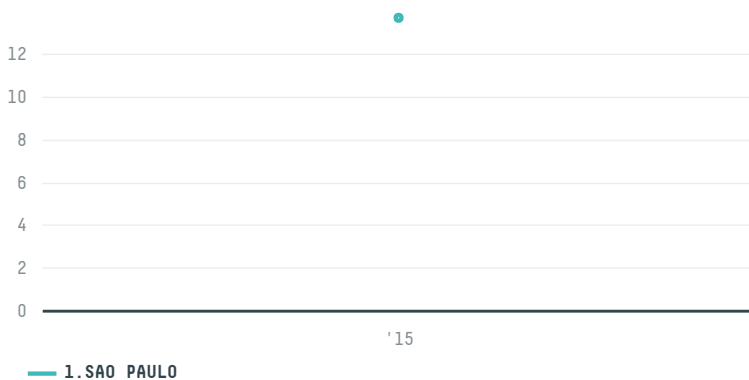

TOP DESTINATION COUNTRIES OF COFFEE IMPORTED BY MCS - USA (JA-0154/15):