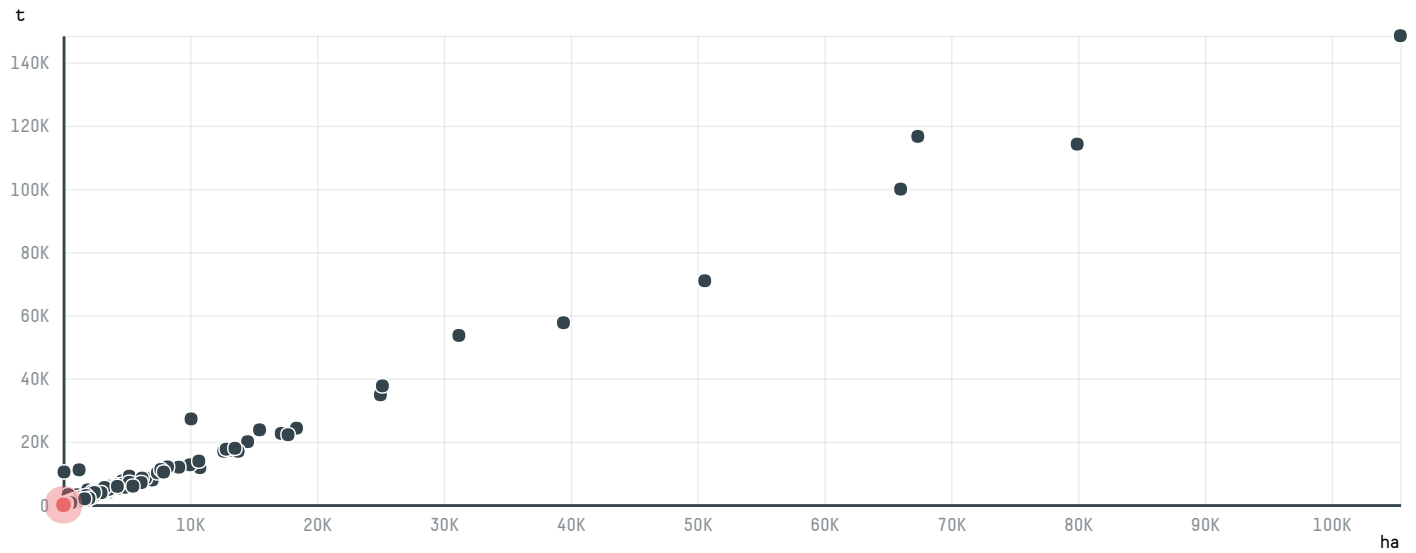

COMPARING COMPANIES IMPORTING COFFEE FROM BRAZIL IN 2015

Trase is a partnership between

In collaboration with

and many other organizations and individuals.

Donors

[Terms of Use](#) · [Privacy policy](#) · [Cookie policy](#) · [Contact us](#)