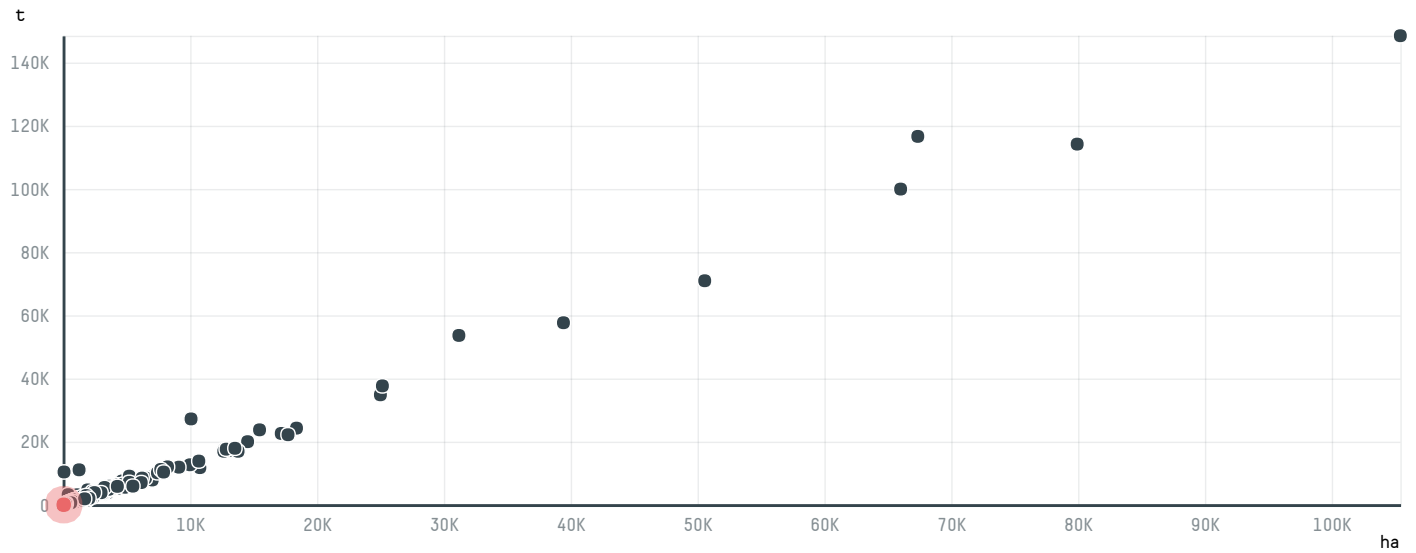

trase

INTERAMERCIAN COFFEE (JA-168/15)

ACTIVITY: **Importer**
COMMODITY: **Coffee**
COUNTRY: **Brazil**
YEAR: **2015**

INTERAMERCIAN COFFEE (JA-168/15) was the 1165th largest importer of coffee from BRAZIL in 2015, accounting for 38 tons. As an importer, INTERAMERCIAN COFFEE (JA-168/15) sources from 1 municipalities, or 0% of the coffee production municipalities. The main destination of the coffee imported by INTERAMERCIAN COFFEE (JA-168/15) is NEW ZEALAND, accounting for 100% of the total.

TOP DESTINATION COUNTRIES OF COFFEE IMPORTED BY INTERAMERCIAN COFFEE (JA-168/15):

COMPARING COMPANIES IMPORTING COFFEE FROM BRAZIL IN 2015

Trase is a partnership between

In collaboration with

and many other organizations and individuals.