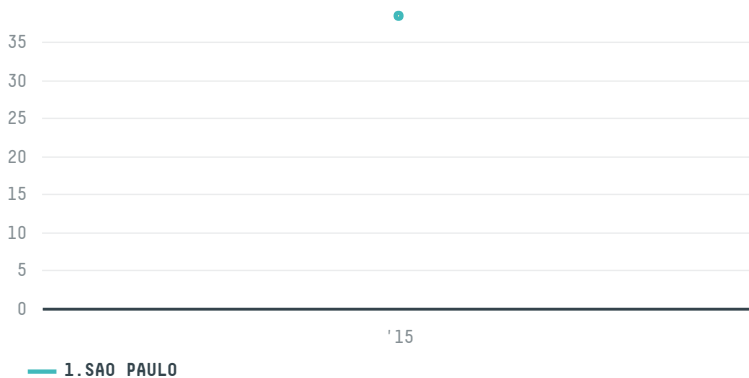

TOP DESTINATION COUNTRIES OF COFFEE IMPORTED BY INTERAMERCIAN COFFEE (JA-168/15):