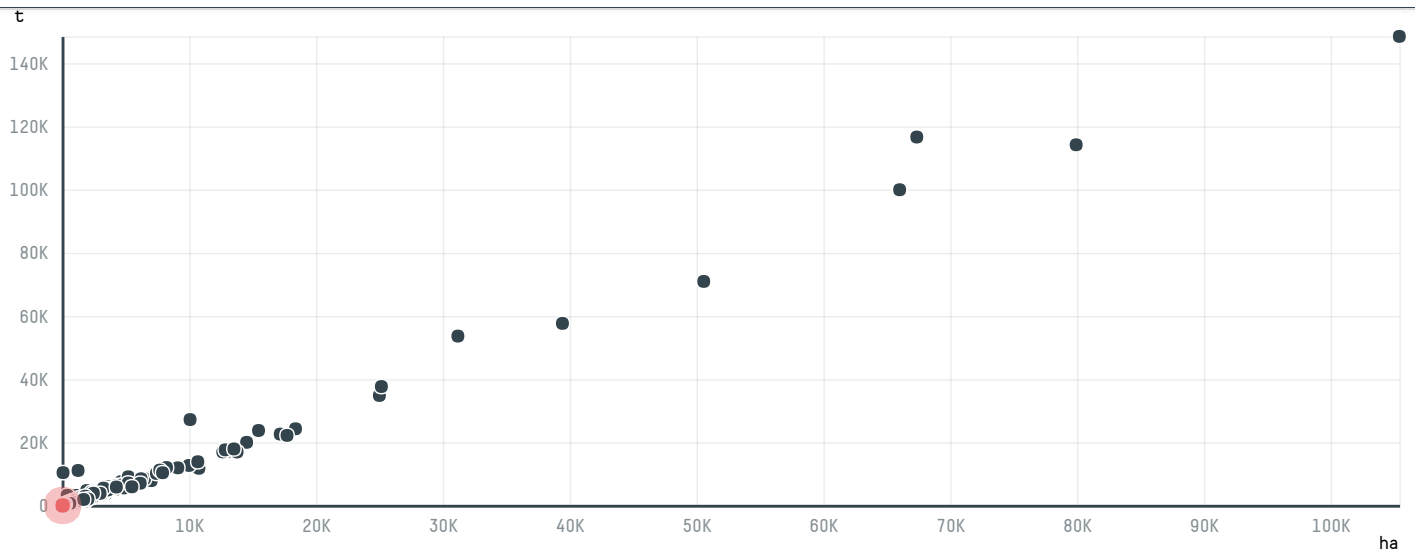

Trase is a partnership between

In collaboration with

and many other organizations and individuals.

Donors

[Terms of Use](#) · [Privacy policy](#) · [Cookie policy](#) · [Contact us](#)