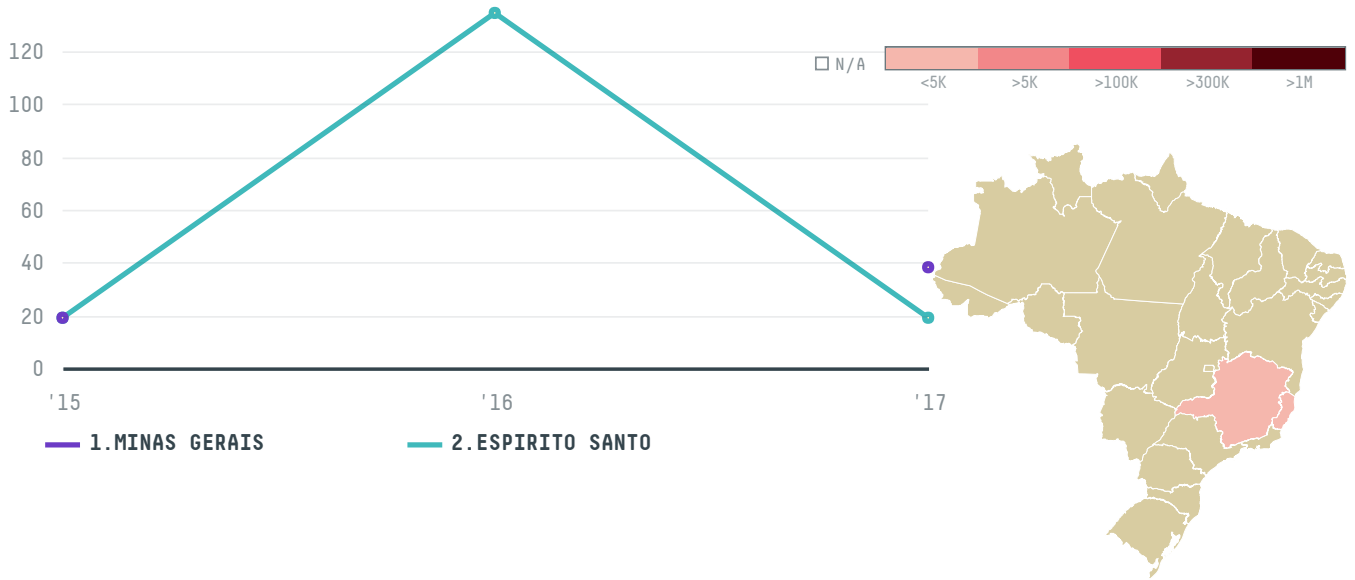

Trase is a partnership between

In collaboration with

and many other organizations

Donors

This website uses cookies to provide you with an improved user experience. By continuing to browse this site, you consent to the use of cookies and similar technologies. Please visit our [privacy policy](#) for further details.

I AGREE