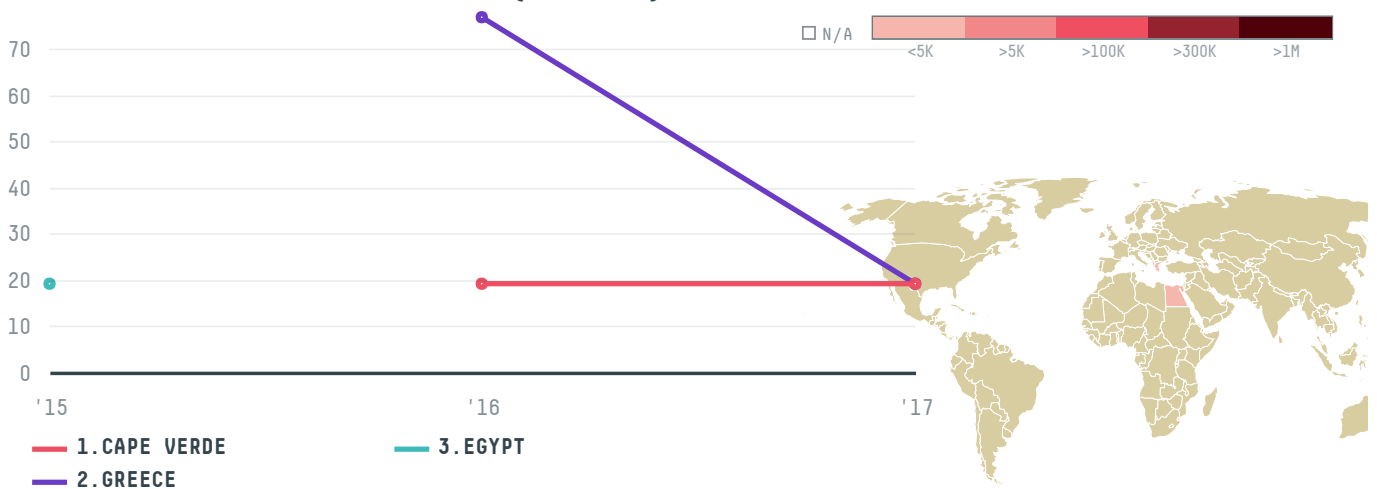

trase

TRISTAO TRADING (PANAMA)

ACTIVITY

Importer

COMMODITY

Coffee

COUNTRY

Brazil

YEAR

2017

TRISTAO TRADING (PANAMA) was the 882nd largest importer of coffee from BRAZIL in 2017, accounting for 58 tons. This is a 57% decrease vs the previous year. As an importer, TRISTAO TRADING (PANAMA) sources from 2 municipalities, or 0% of the coffee production municipalities. The main destination of the coffee imported by TRISTAO TRADING (PANAMA) is CAPE VERDE, accounting for 33% of the total.

TOP DESTINATION COUNTRIES OF COFFEE IMPORTED BY TRISTAO TRADING (PANAMA):

This website uses cookies to provide you with an improved user experience. By continuing to browse this site, you consent to the use of cookies and similar technologies. Please visit our [privacy policy](#) for further details.