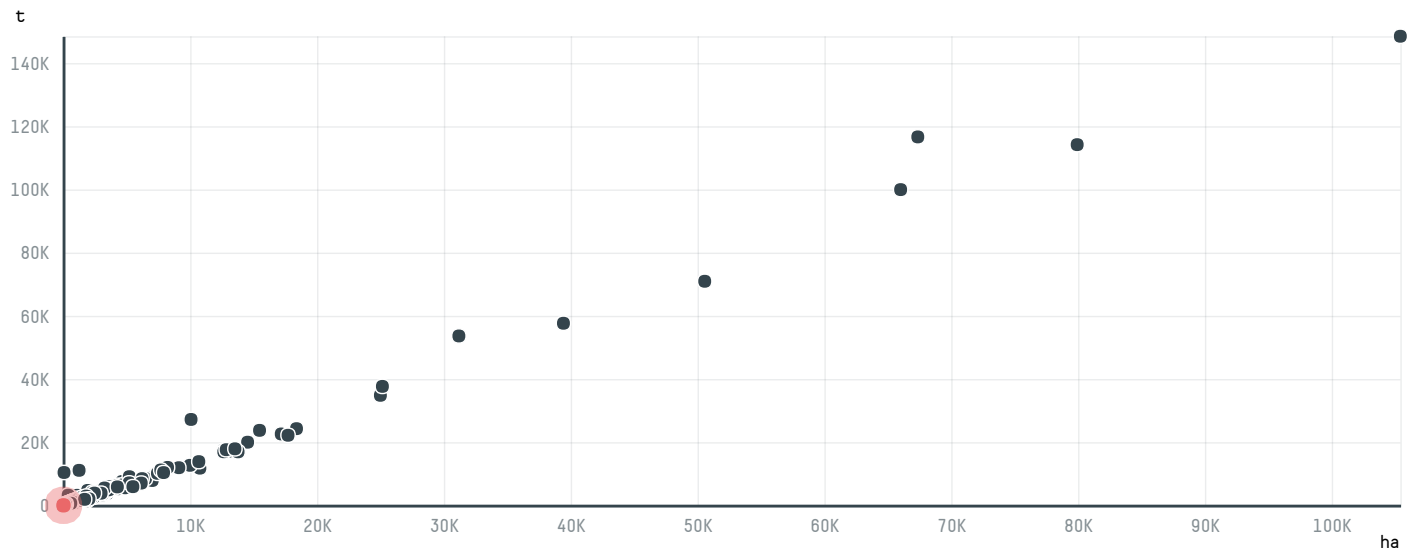

trase

CAFEA FORTUNA S.R.L

ACTIVITY: **Importer**
COMMODITY: **Coffee**
COUNTRY: **Brazil**
YEAR: **2015**

CAFEA FORTUNA S.R.L was the 1456th largest importer of coffee from BRAZIL in 2015, accounting for 19 tons. As an importer, CAFEA FORTUNA S.R.L sources from 1 municipalities, or 0% of the coffee production municipalities. The main destination of the coffee imported by CAFEA FORTUNA S.R.L is ROMANIA, accounting for 100% of the total.

TOP DESTINATION COUNTRIES OF COFFEE IMPORTED BY CAFEA FORTUNA S.R.L:

COMPARING COMPANIES IMPORTING COFFEE FROM BRAZIL IN 2015

Trase is a partnership between

In collaboration with

and many other organizations and individuals.