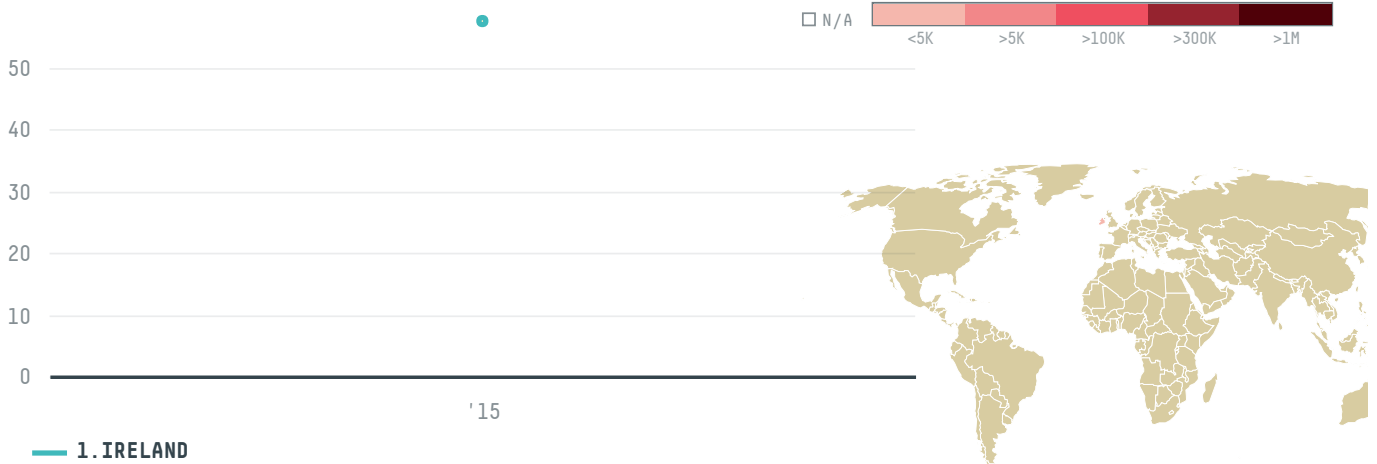

TOP DESTINATION COUNTRIES OF COFFEE IMPORTED BY BEWLEYS TEA AND COFFEE LTD. :

This website uses cookies to provide you with an improved user experience. By continuing to browse this site, you consent to the use of cookies and similar technologies. Please visit our [privacy policy](#) for further details.

I AGREE